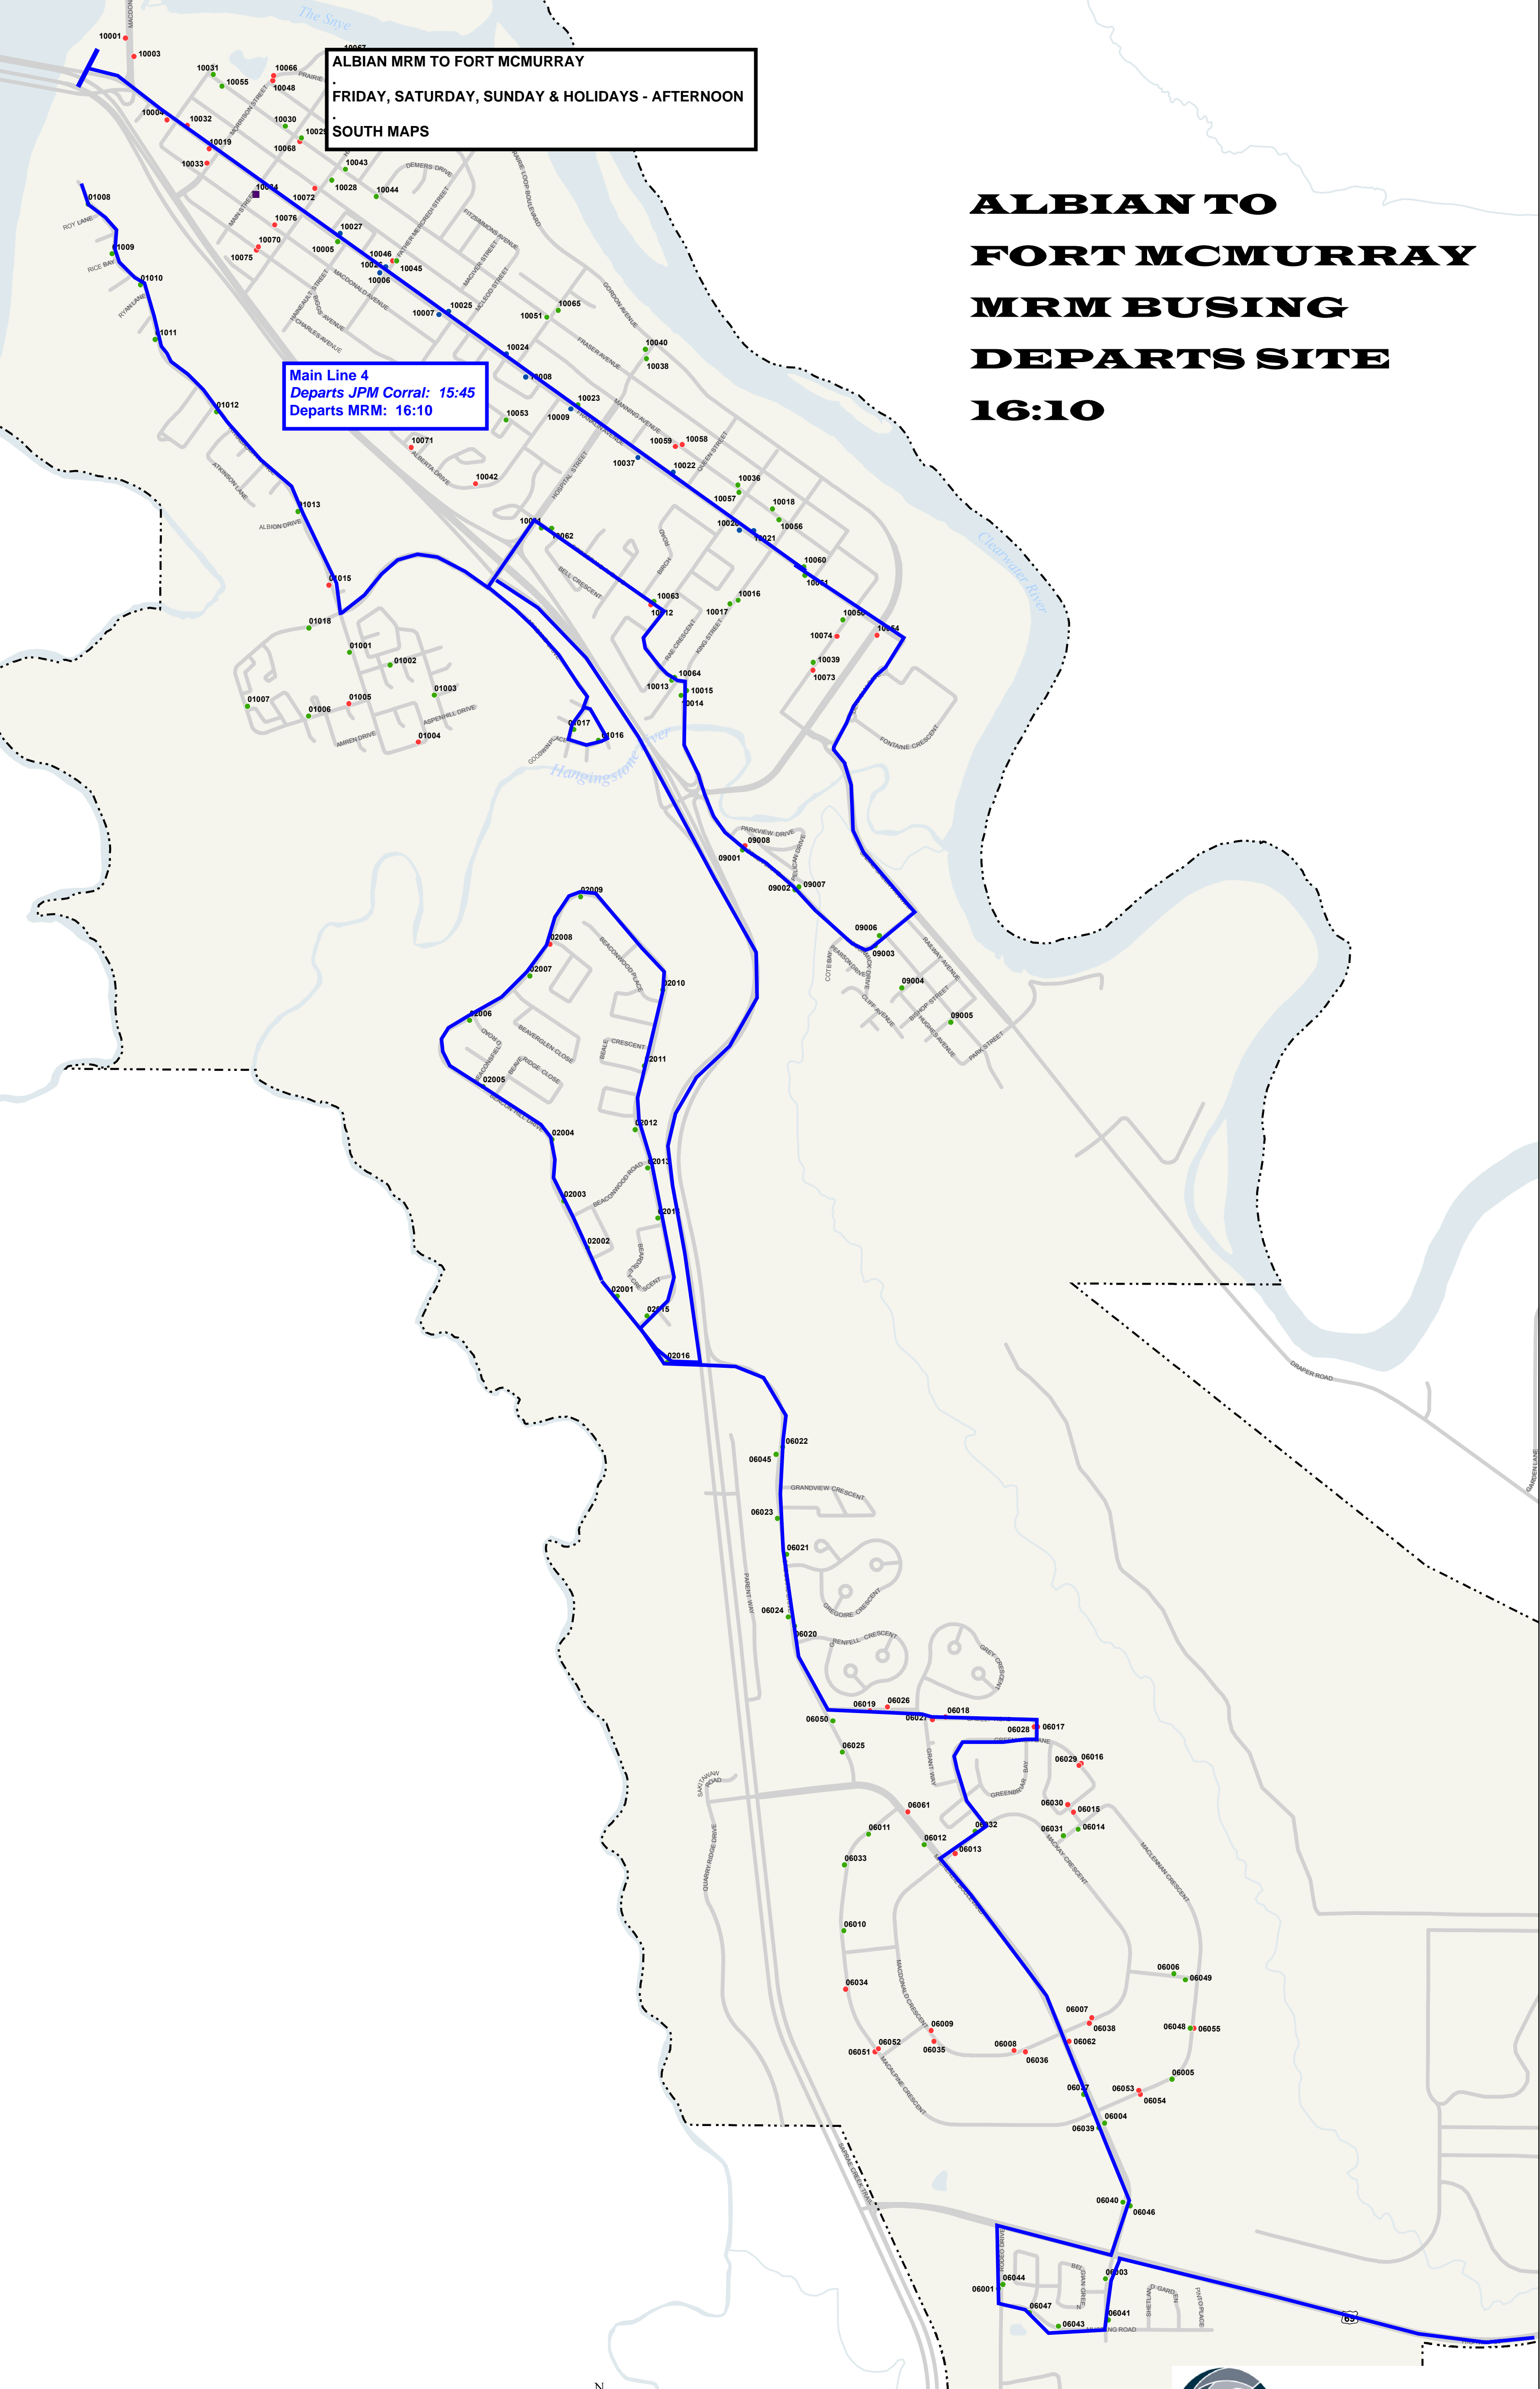

**ALBIAN MRM TO FORT MCMURRAY**  
**FRIDAY, SATURDAY, SUNDAY & HOLIDAYS - AFTERNOON**  
**SOUTH MAPS**

**Main Line 4**  
**Departs JPM Corral: 15:45**  
**Departs MRM: 16:10**

# **ALBIAN TO FORT MCMURRAY MRM BUSING DEPARTS SITE 16:10**

Stop 2

Stop 1

Stop 3

Saprae  
Creek Estates

SAPRAE CRESCENT

FREESTONE WAY

COMMUNITY LANE

JANKE LANE

CONIFER WAY

32003

32002

32004

32001