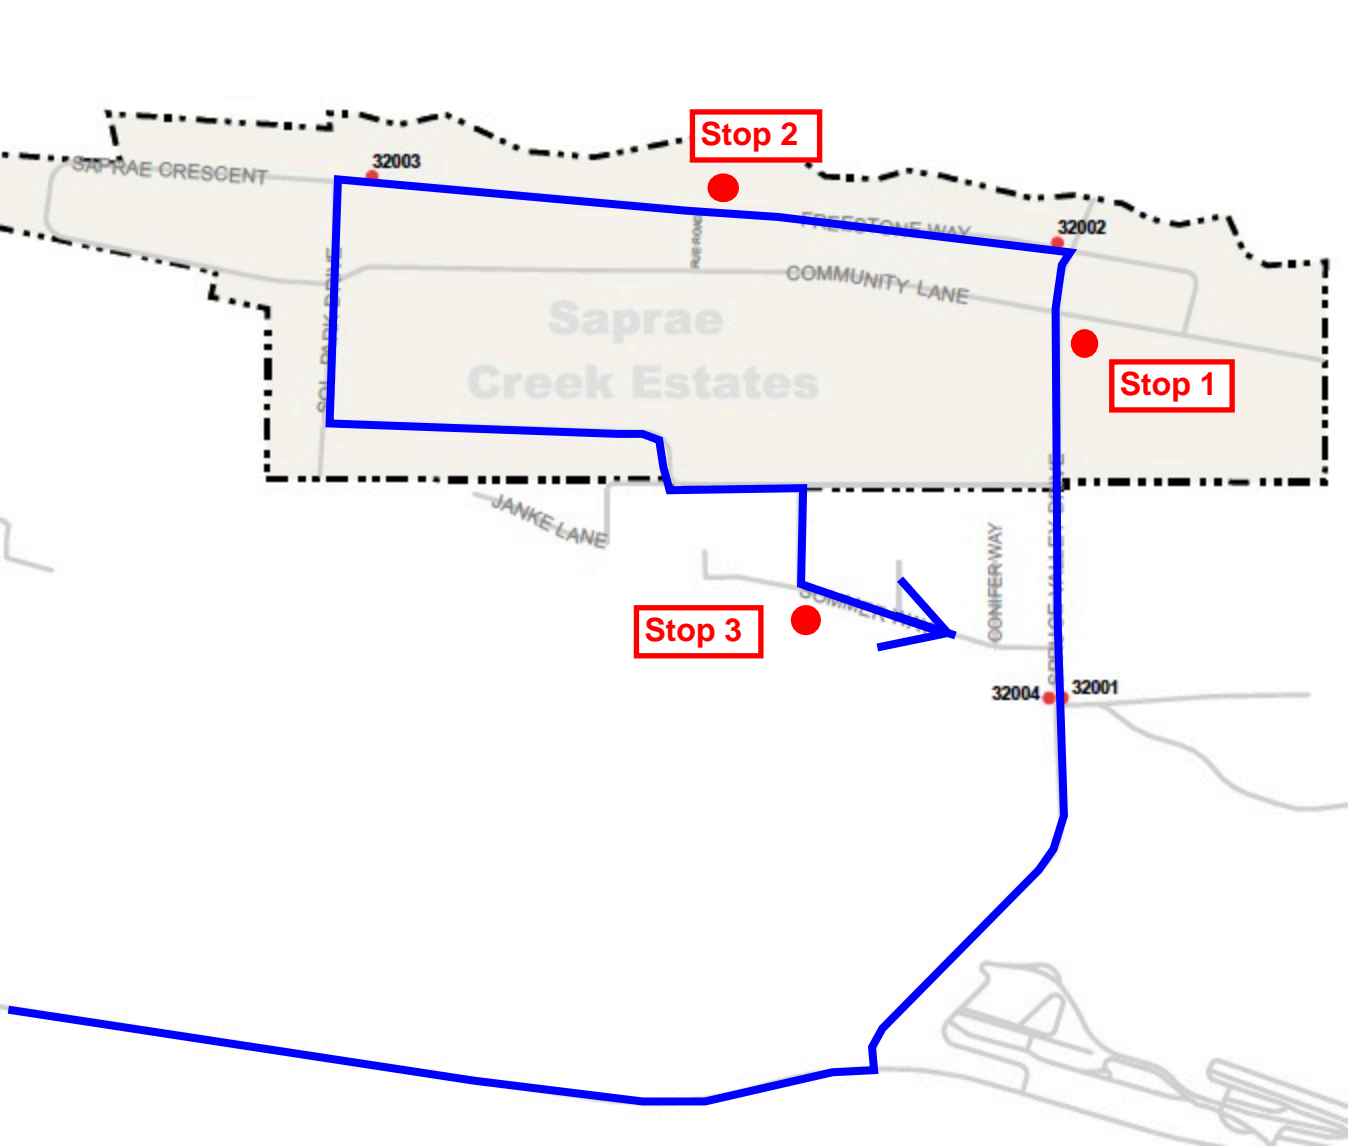

**ALBIAN MRM TO FORT MCMURRAY**  
**FRIDAY, SATURDAY, SUNDAY & HOLIDAYS - AFTERNOON**  
**SOUTH MAPS**

**Main Line 4**  
**Departs JPM Corral: 15:45**  
**Departs MRM: 16:10**

# **ALBIAN TO FORT MCMURRAY MRM BUSING DEPARTS SITE 16:10**

Stop 2

Stop 1

Stop 3

Saprae  
Creek Estates

SAPRAE CRESCENT

FREESTONE WAY

COMMUNITY LANE

JANKE LANE

CONIFER WAY

32003

32002

32004

32001