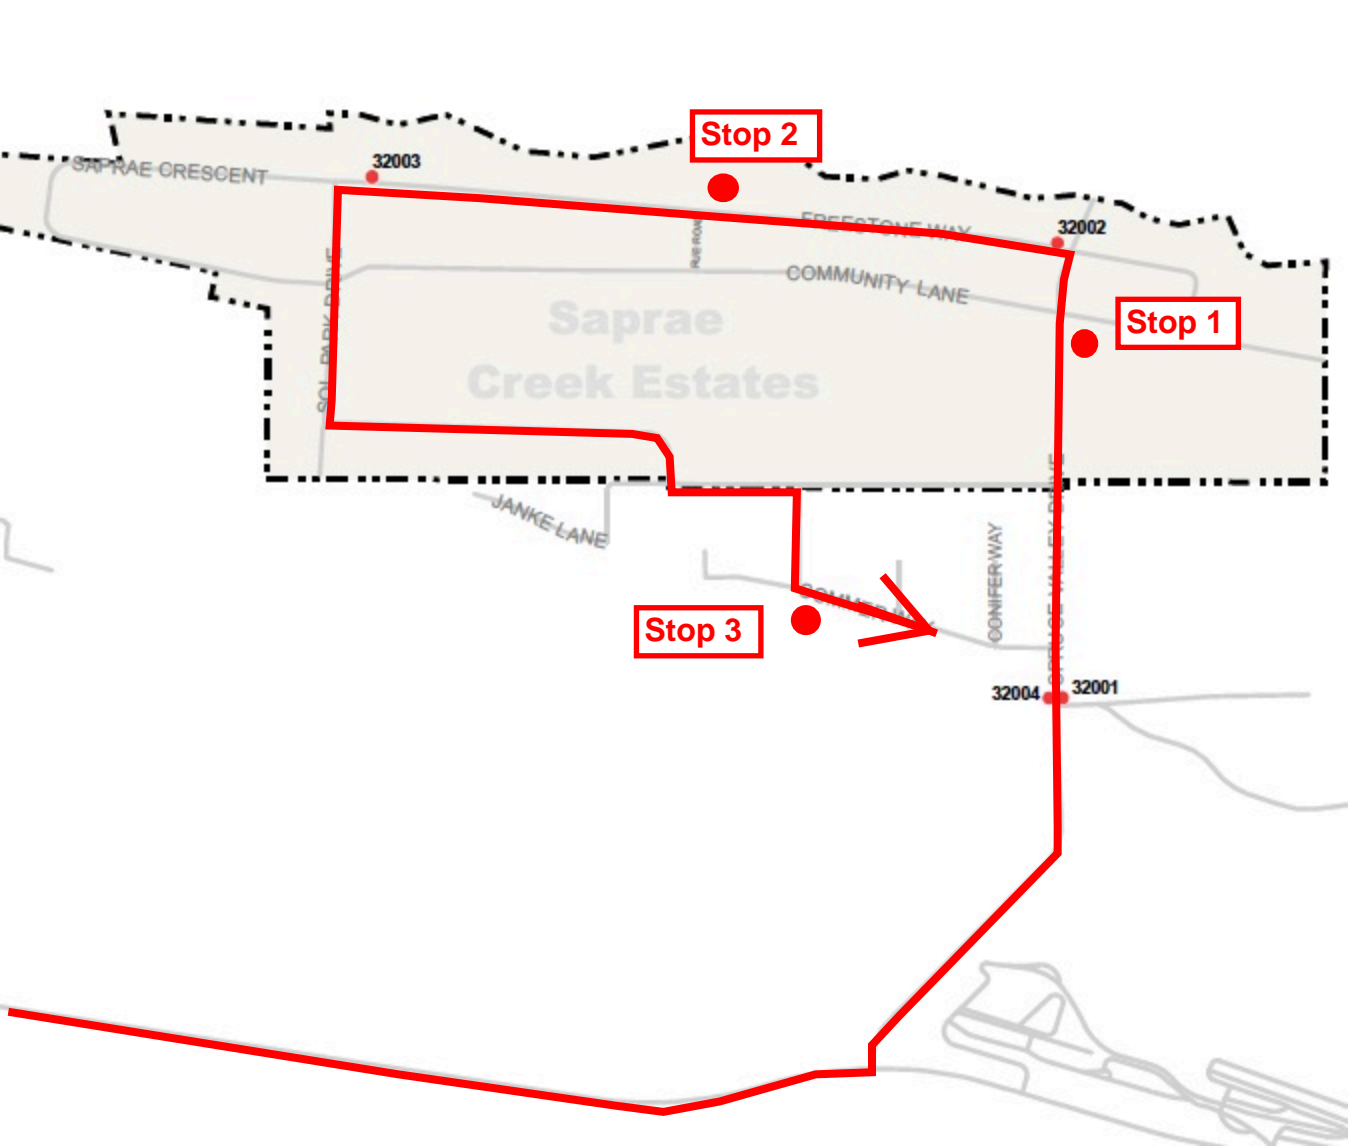

**Main Line 4A**  
Departs MRM: 06:10

**ALBIAN MRM TO FORT MCMURRAY**  
FRIDAY, SATURDAY, SUNDAY & HOLIDAYS - AM  
SOUTH MAPS

# ALBIAN TO FORT MCMURRAY MRM BUSING DEPARTS SITE 06:10

**Main Line 4B**  
Departs MRM: 06:10

Stop 2

Stop 1

Stop 3

SAPRAE CRESCENT

32003

POST BOX

FREESTONE WAY

32002

COMMUNITY LANE

Saprae  
Creek Estates

JANKE LANE

CONIFER WAY

32004

32001