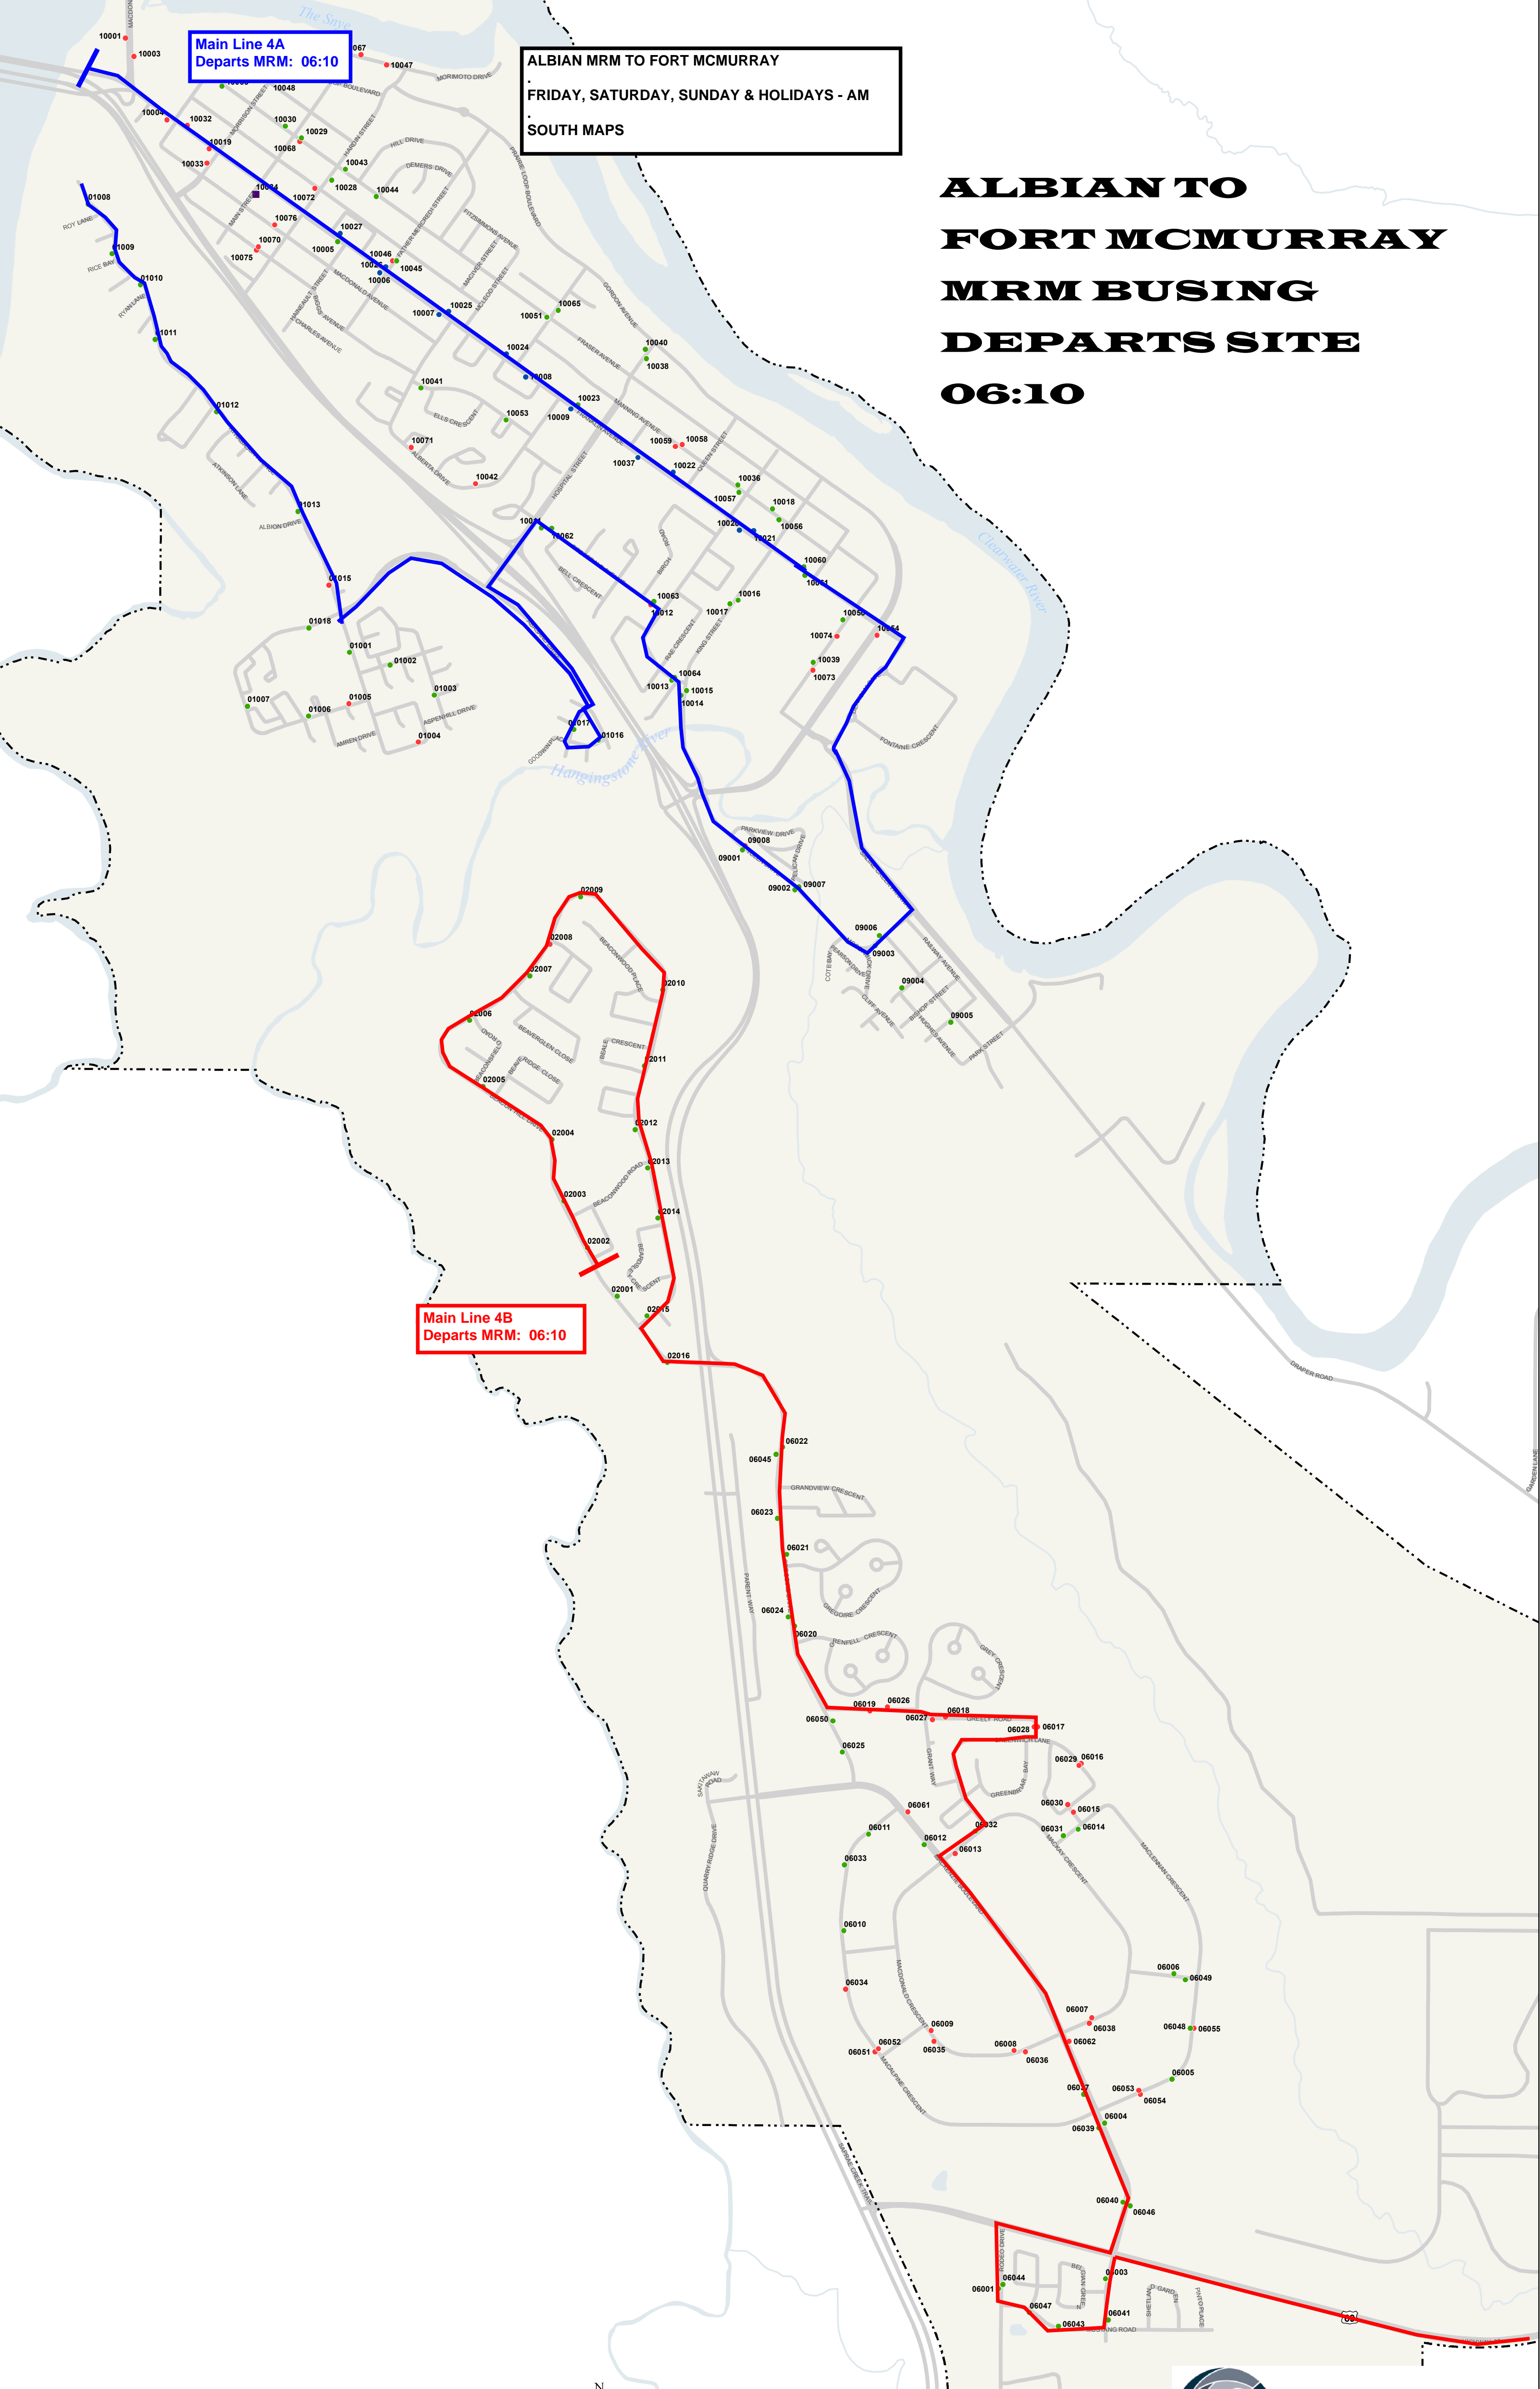

**Main Line 4A**  
Departs MRM: 06:10

**ALBIAN MRM TO FORT MCMURRAY**  
FRIDAY, SATURDAY, SUNDAY & HOLIDAYS - AM  
SOUTH MAPS

# ALBIAN TO FORT MCMURRAY MRM BUSING DEPARTS SITE 06:10

**Main Line 4B**  
Departs MRM: 06:10

Stop 2

Stop 1

Stop 3

SAPRAE CRESCENT

32003

POST BOX

FREESTONE WAY

32002

COMMUNITY LANE

Saprae  
Creek Estates

JANKE LANE

CONIFER WAY

32004

32001