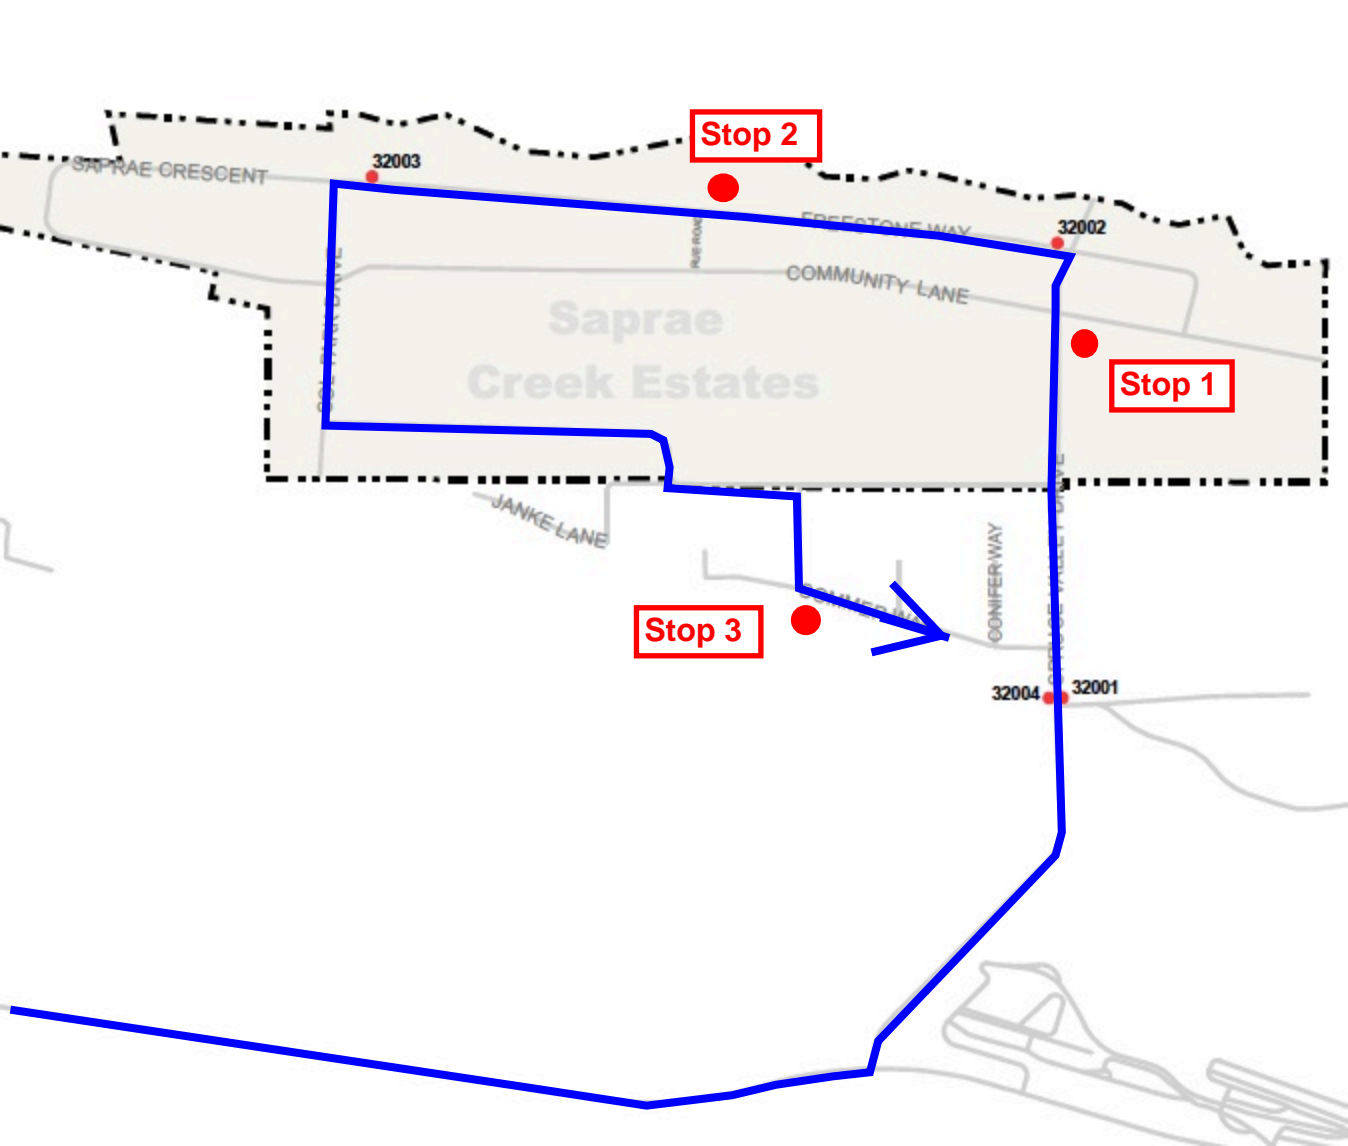

**ALBIAN MRM TO FORT MCMURRAY**  
**MONDAY TO THURSDAY - AFTERNOON**  
**SOUTH MAPS**

**Main Line 4**  
**Departs JPM Corral: 15:45**  
**Departs MRM: 16:10**

# ALBIAN TO FORT MCMURRAY MRM BUSING DEPARTS SITE 16:10

Stop 2

Stop 1

Stop 3