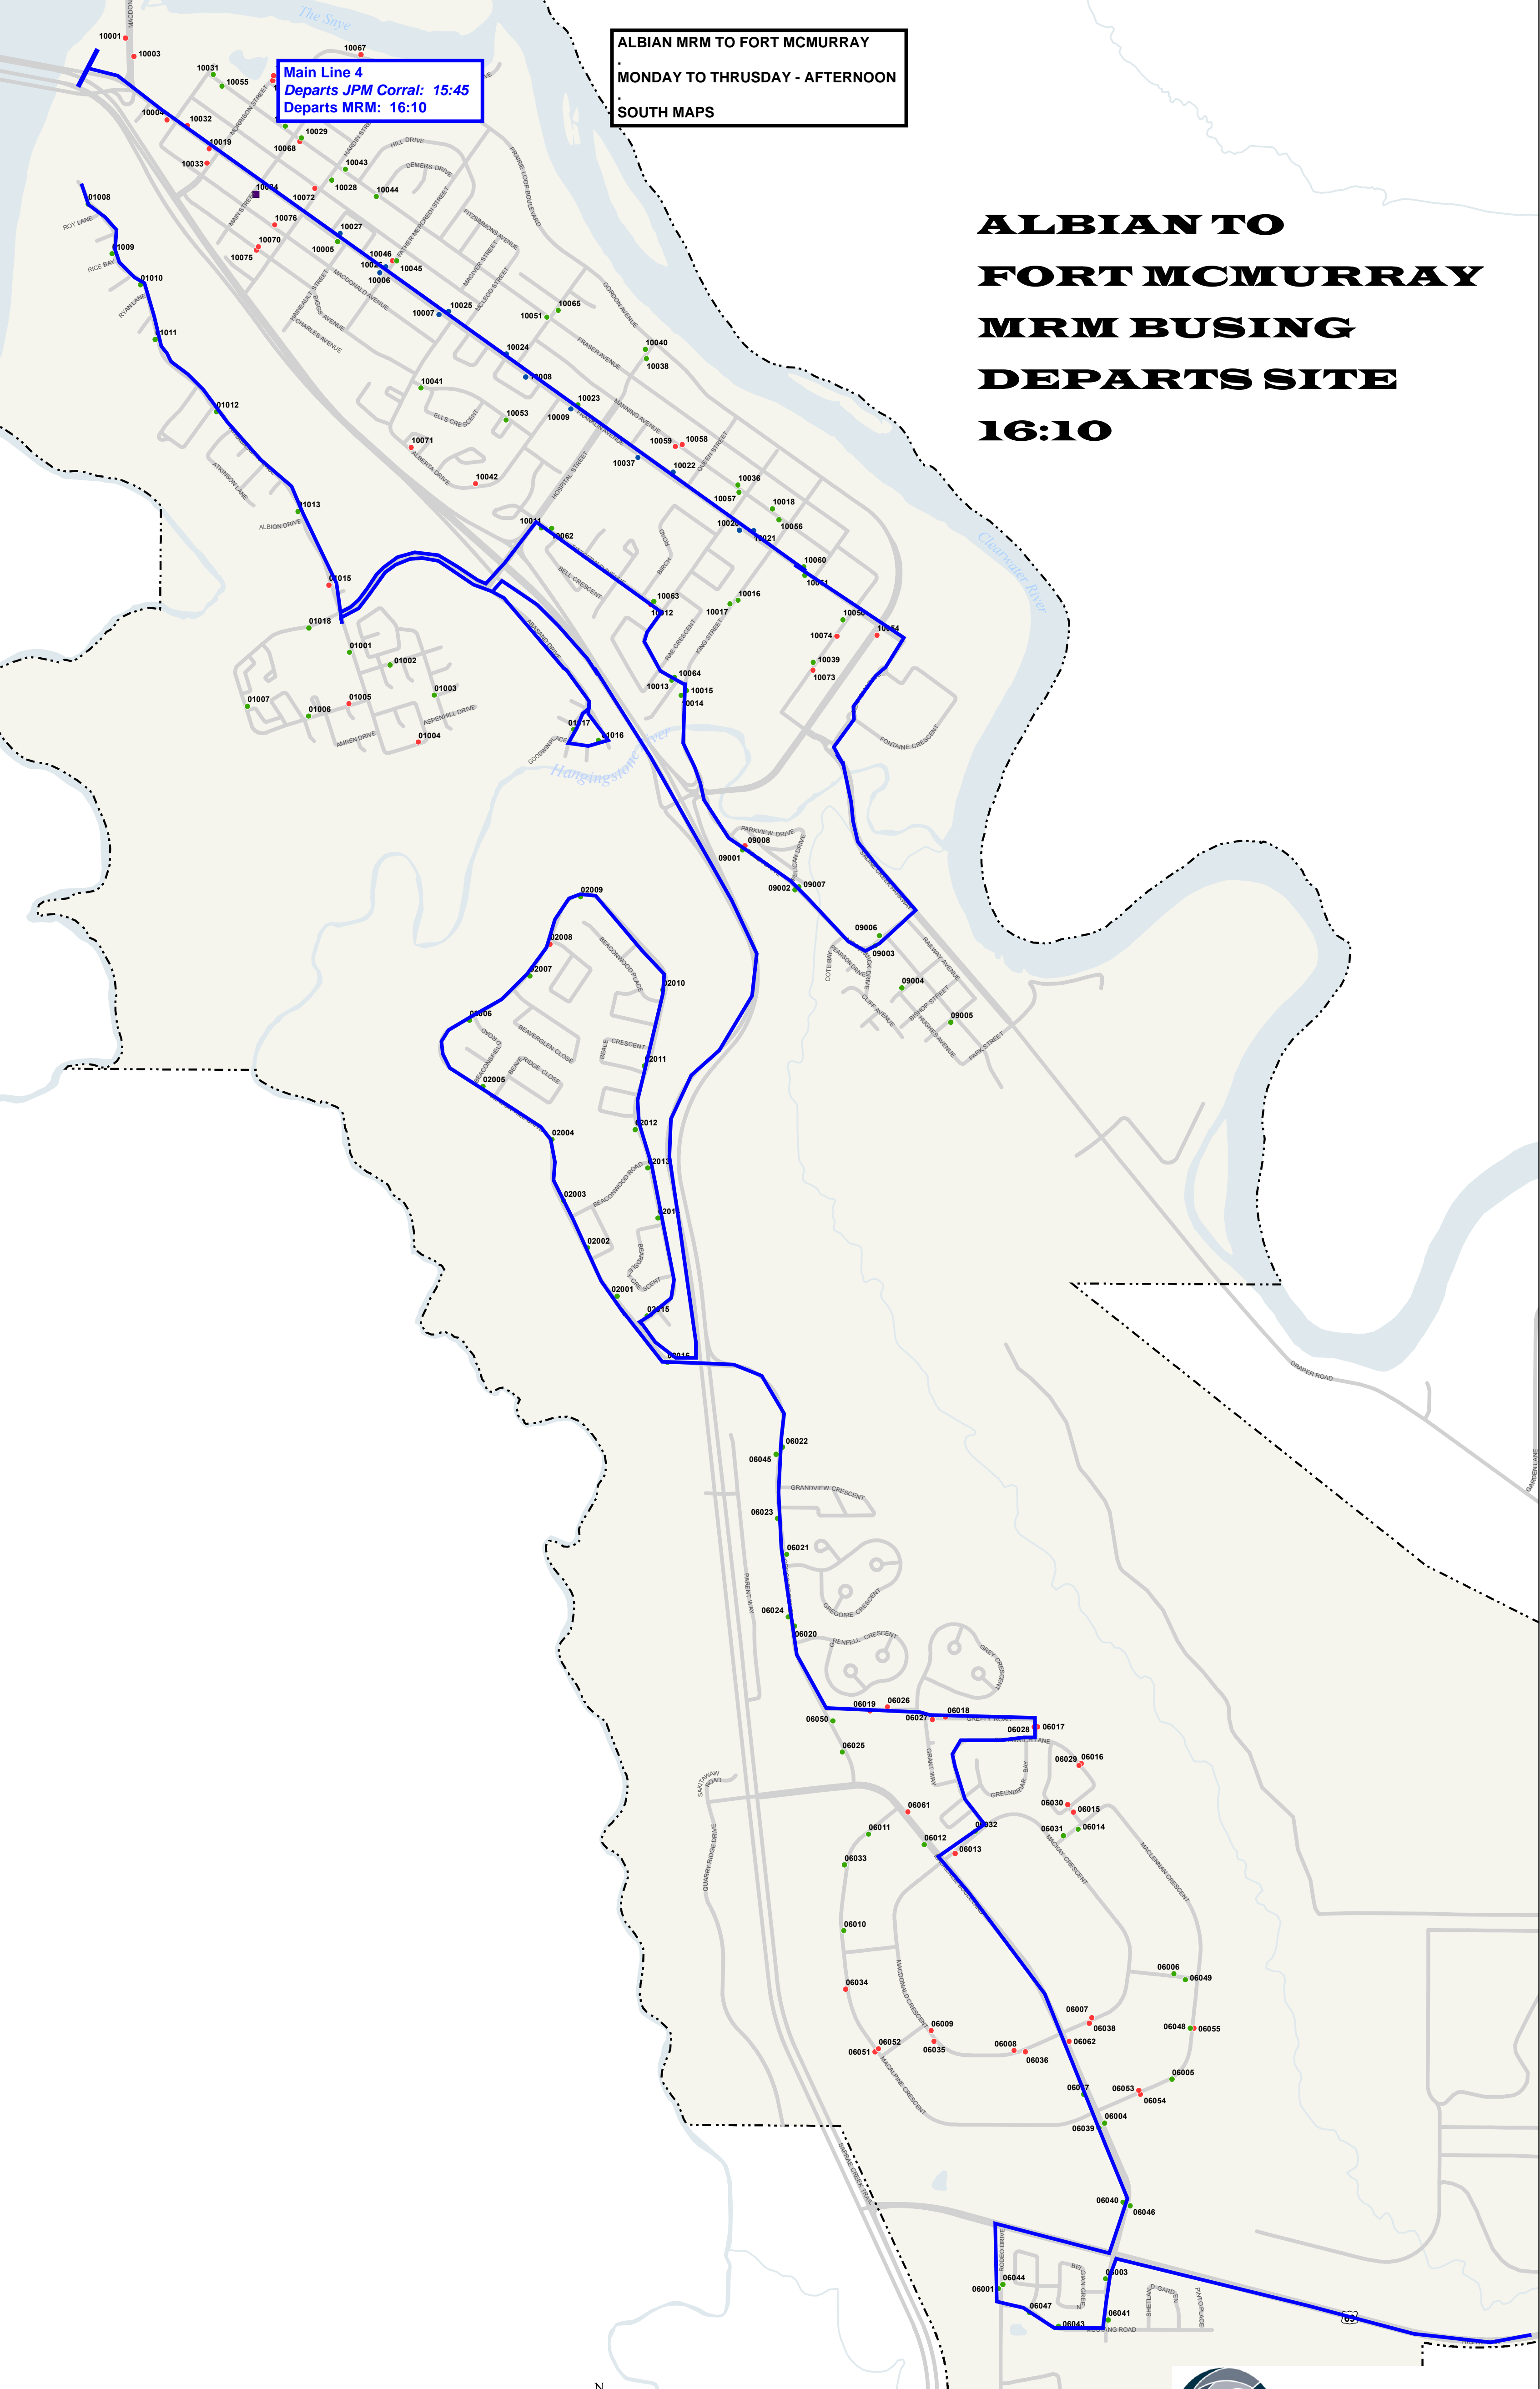

**ALBIAN MRM TO FORT MCMURRAY**  
**MONDAY TO THURSDAY - AFTERNOON**  
**SOUTH MAPS**

**Main Line 4**  
**Departs JPM Corral: 15:45**  
**Departs MRM: 16:10**

# ALBIAN TO FORT MCMURRAY MRM BUSING DEPARTS SITE 16:10

Stop 2

Stop 1

Stop 3