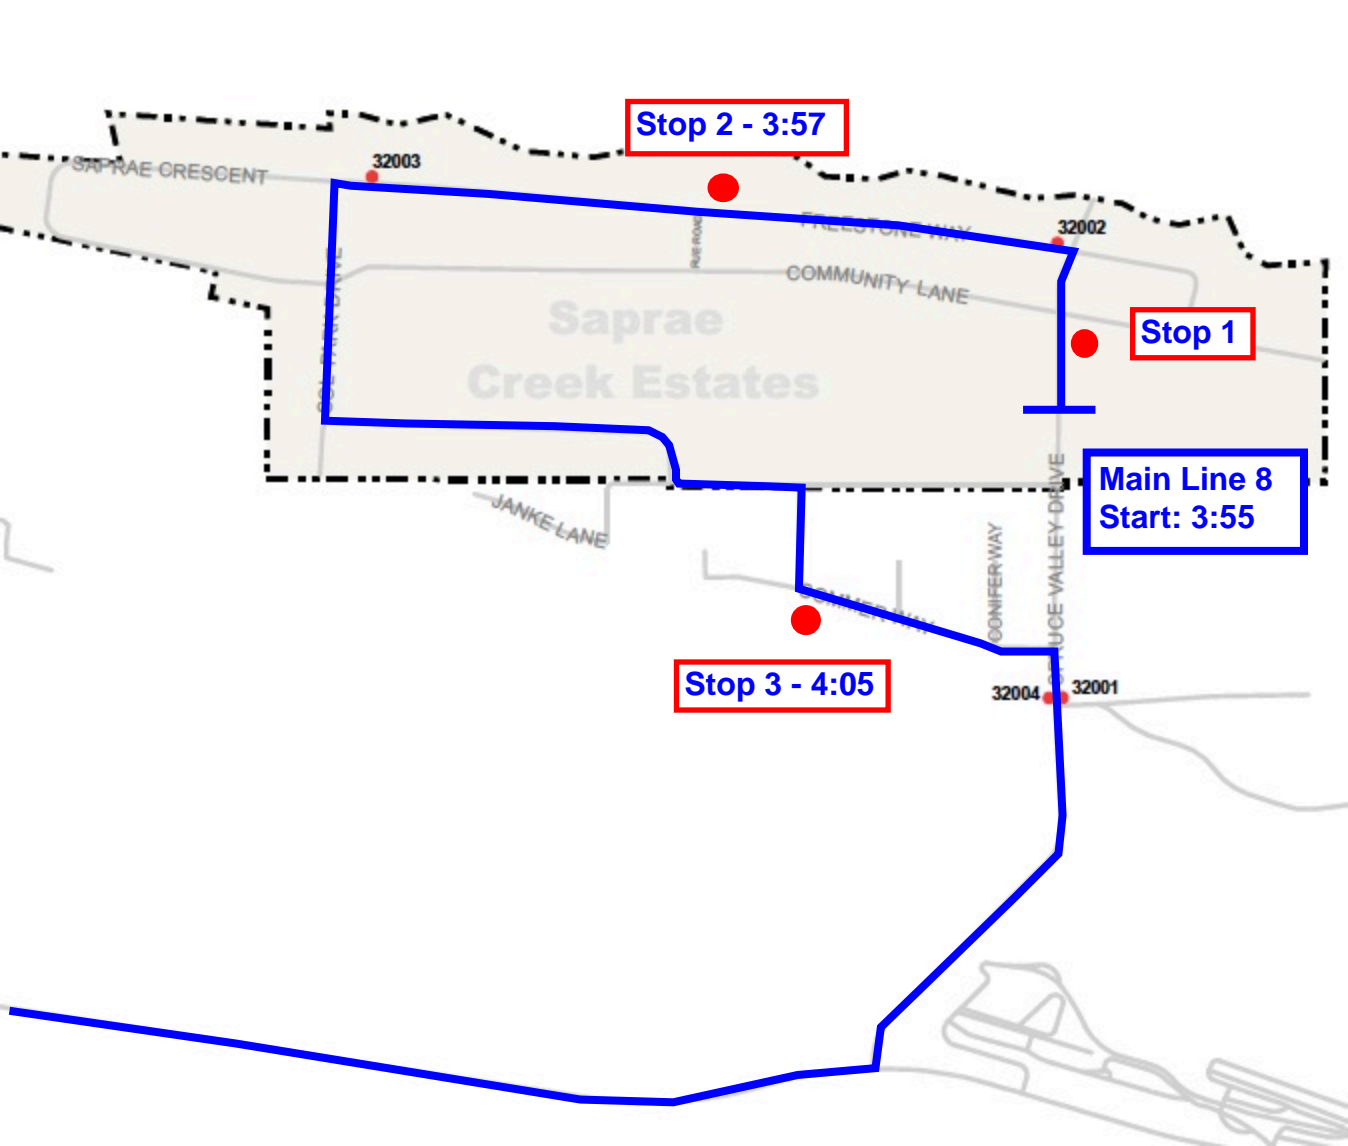

FORT MCMURRAY TO ALBIAN MRM
MONDAY TO THURSDAY - AM
SOUTH MAPS

FORT MCMURRAY TO ALBIAN MRM BUSING MONDAY TO THURSDAY AM

**Main Line 7A
Start: 4:28**

**Main Line 7B
Start: 4:39**

Stop 2 - 3:57

Stop 1

Main Line 8
Start: 3:55

Stop 3 - 4:05

Saprae
Creek Estates

SAPRAE CRESCENT

32003

Post Office

FREESTONE WAY

32002

COMMUNITY LANE

COMMUNITY LANE

JANKE LANE

CONIFER WAY

BRUCE VALLEY DRIVE

32004

32001