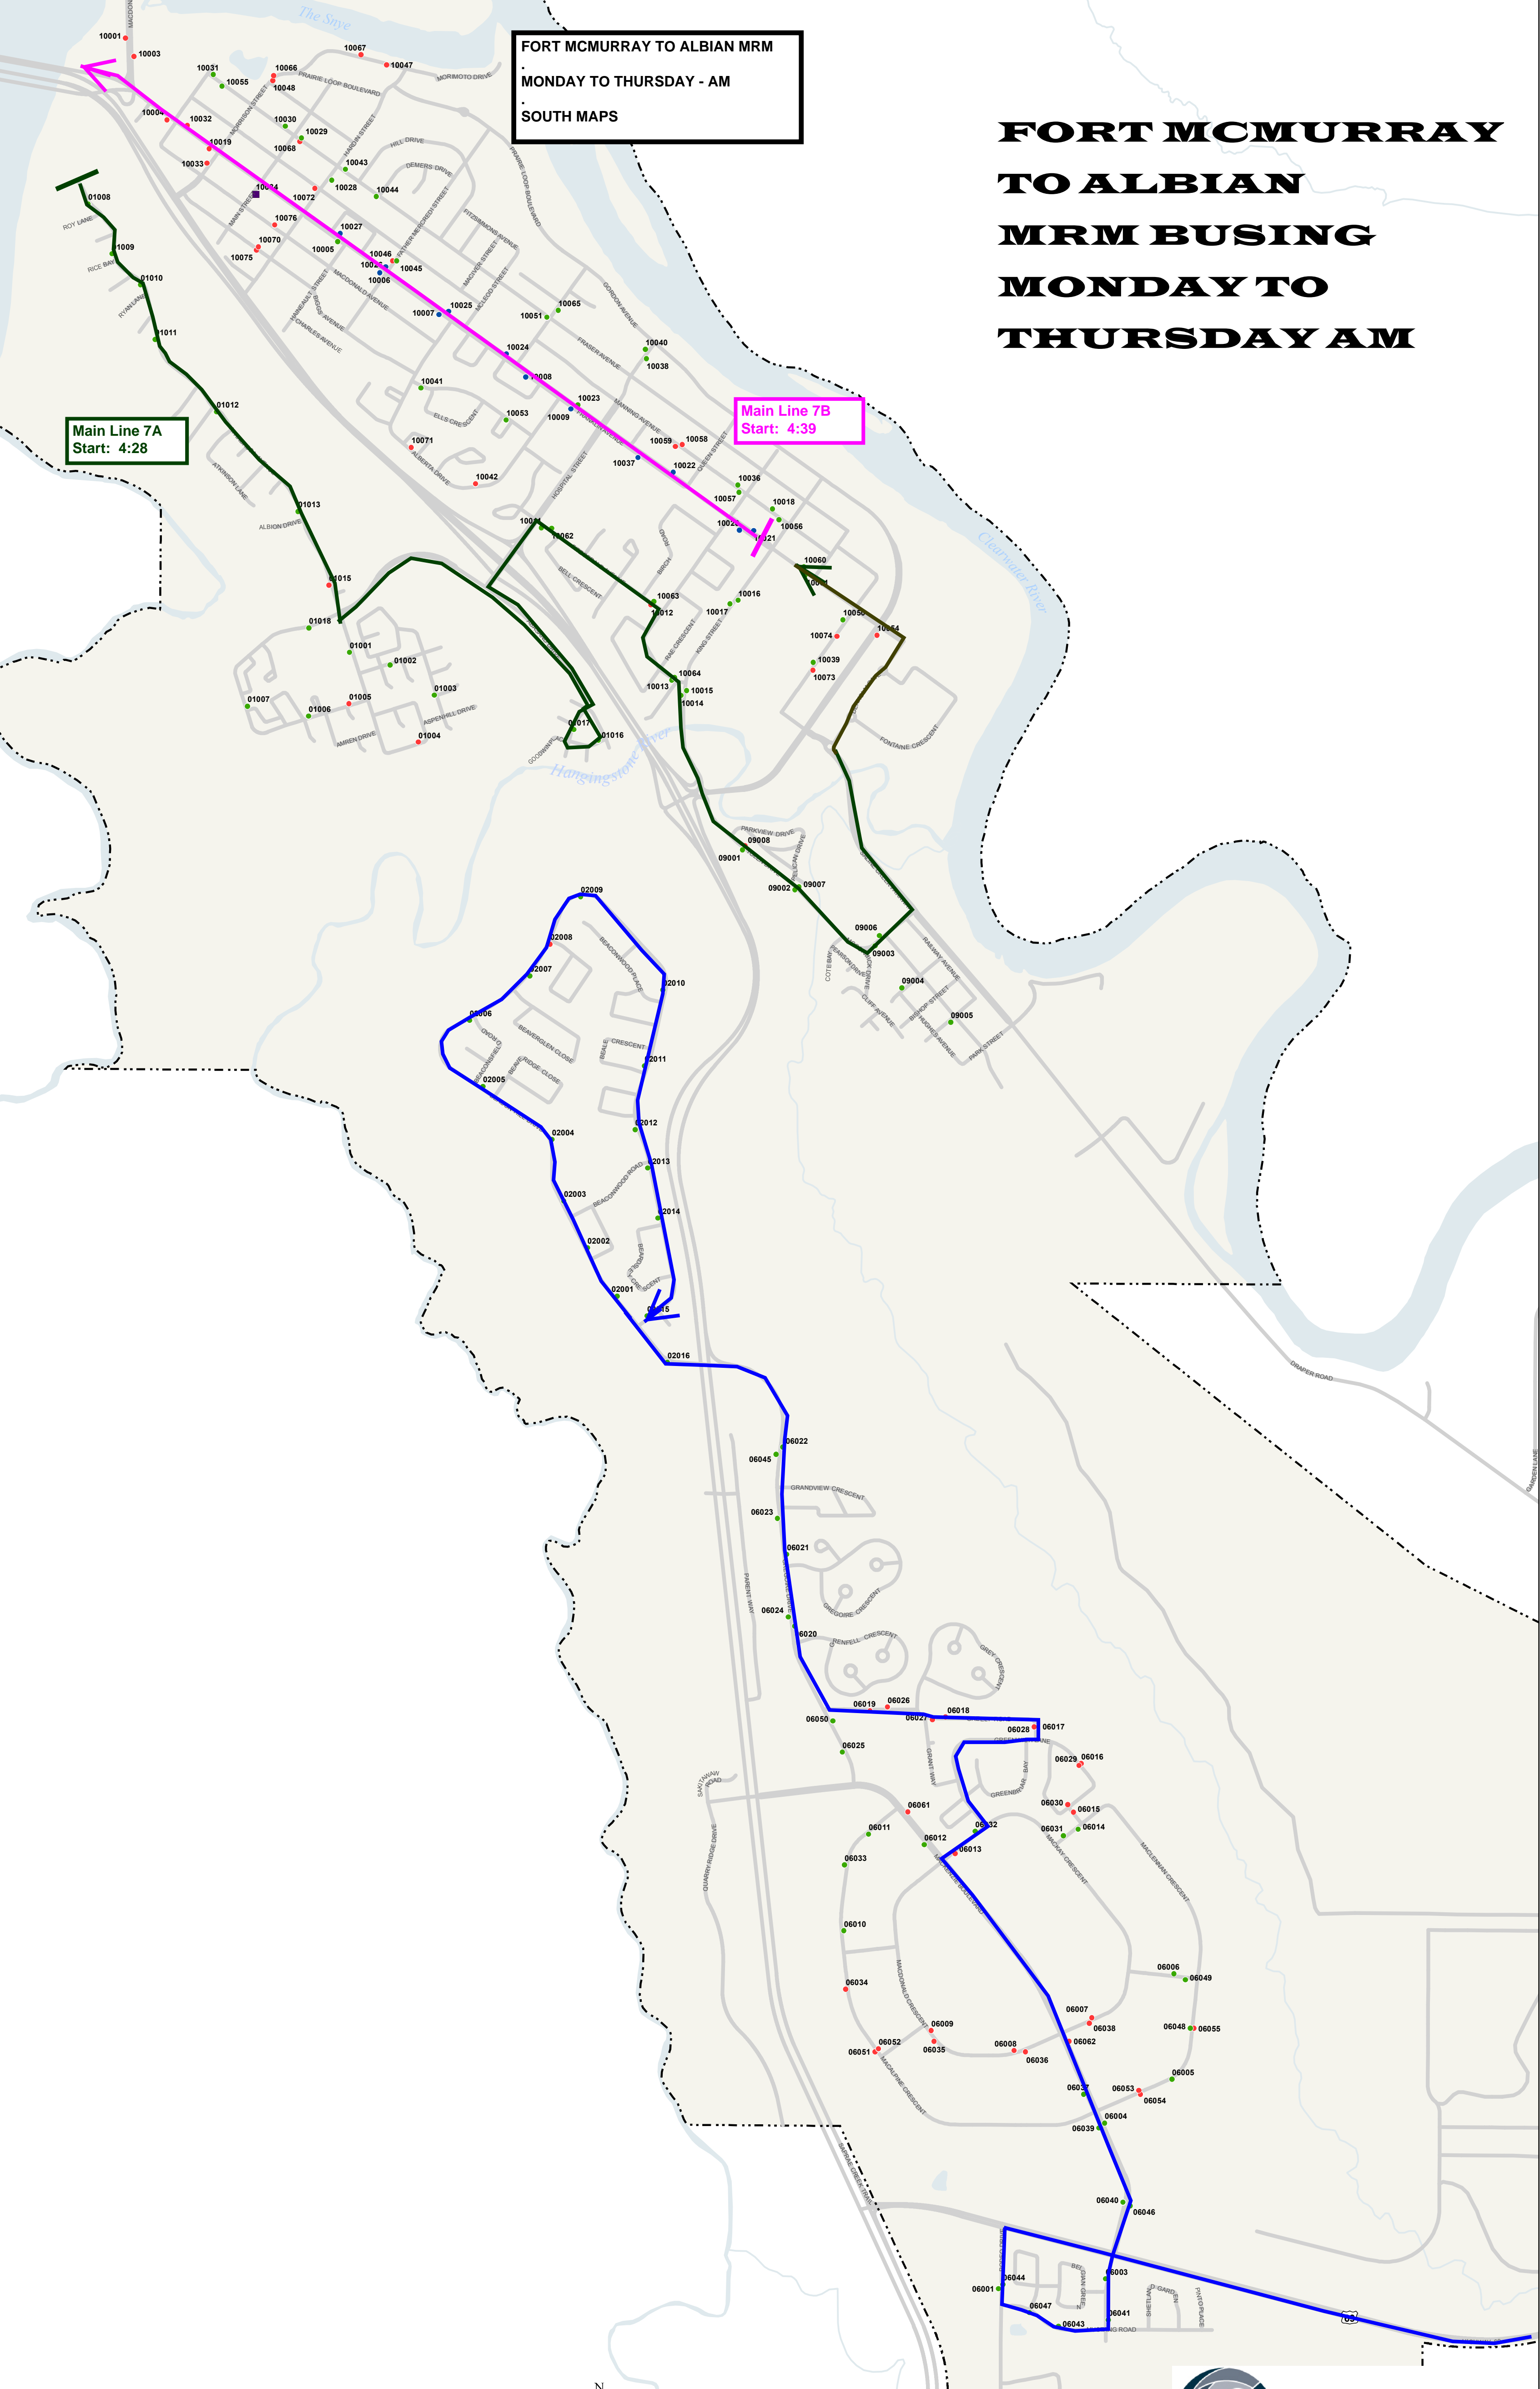

FORT MCMURRAY TO ALBIAN MRM
MONDAY TO THURSDAY - AM
SOUTH MAPS

FORT MCMURRAY TO ALBIAN MRM BUSING MONDAY TO THURSDAY AM

**Main Line 7A
Start: 4:28**

**Main Line 7B
Start: 4:39**

Stop 2 - 3:57

Stop 1

Main Line 8
Start: 3:55

Stop 3 - 4:05

Saprae
Creek Estates

SAPRAE CRESCENT

32003

Post Office

FREESTONE WAY

32002

COMMUNITY LANE

COMMUNITY LANE

JANKE LANE

CONIFER WAY

BRUCE VALLEY DRIVE

32004

32001