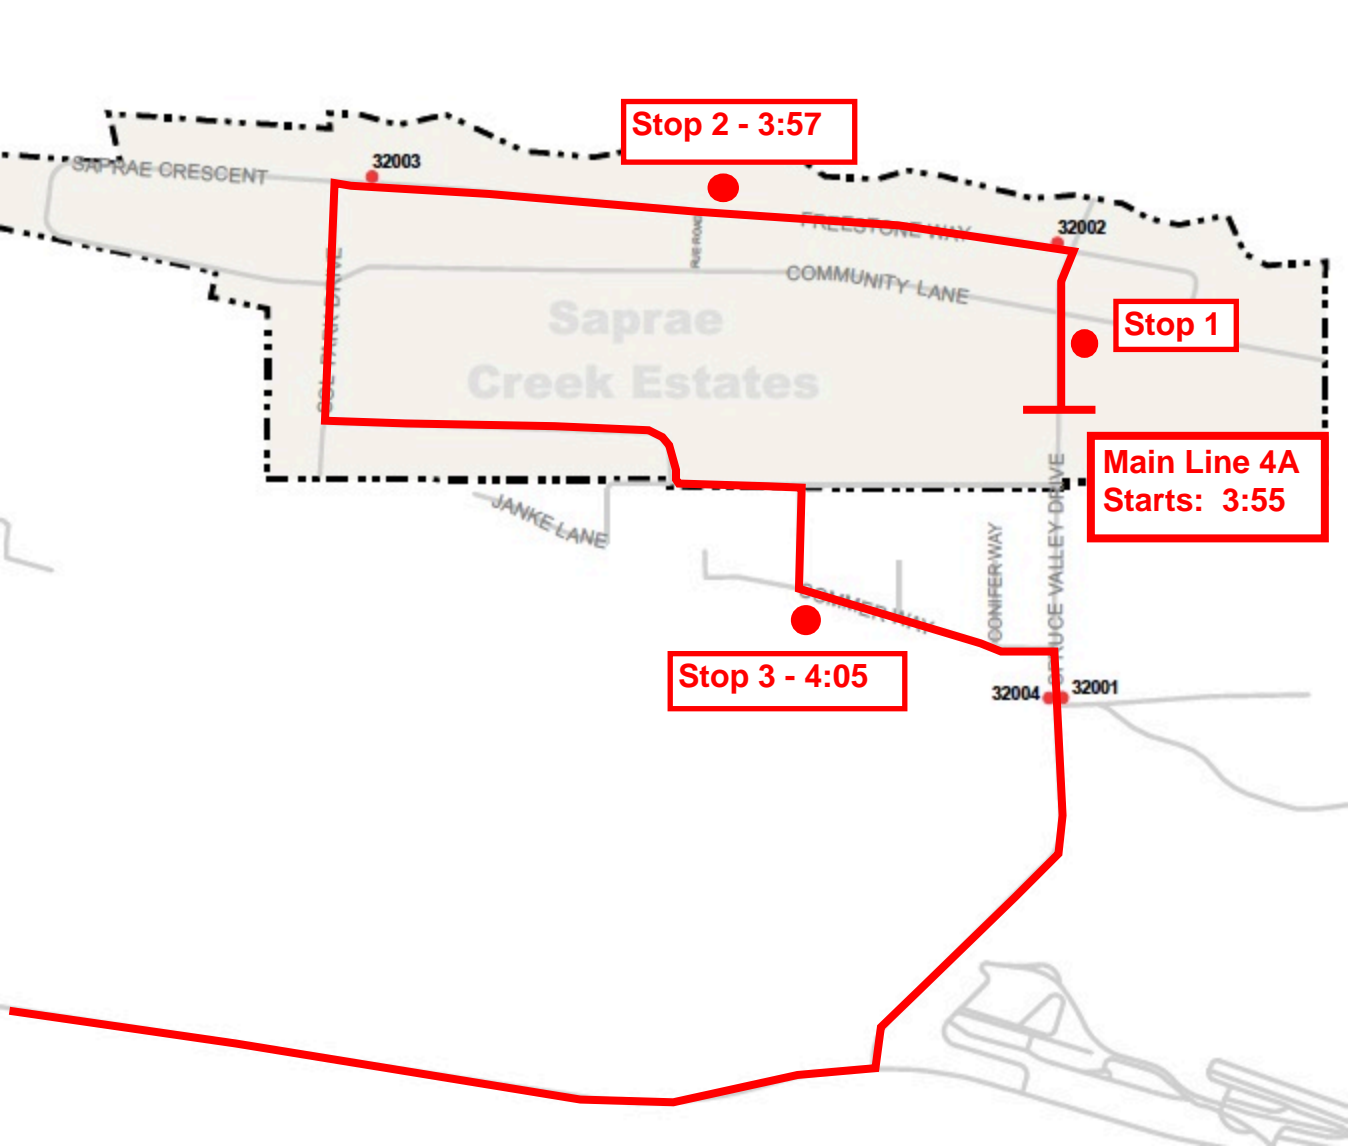

FORT MCMURRAY TO ALBIAN MRM
FRIDAY, SATURDAY, SUNDAY & HOLIDAYS - AM
SOUTH MAPS

Main Line 4B
Starts: 04:27

FORT MCMURRAY TO ALBIAN MRM BUSING FRIDAY, SATURDAY, SUNDAY & HOLIDAYS - AM

Stop 2 - 3:57

Stop 1

Main Line 4A
Starts: 3:55

Stop 3 - 4:05

Sapræ
Creek Estates

SAPRAE CRESCENT

32003

FREESTONE WAY

32002

COMMUNITY LANE

JANKE LANE

CONIFER WAY

BRUCE VALLEY DRIVE

32004

32001