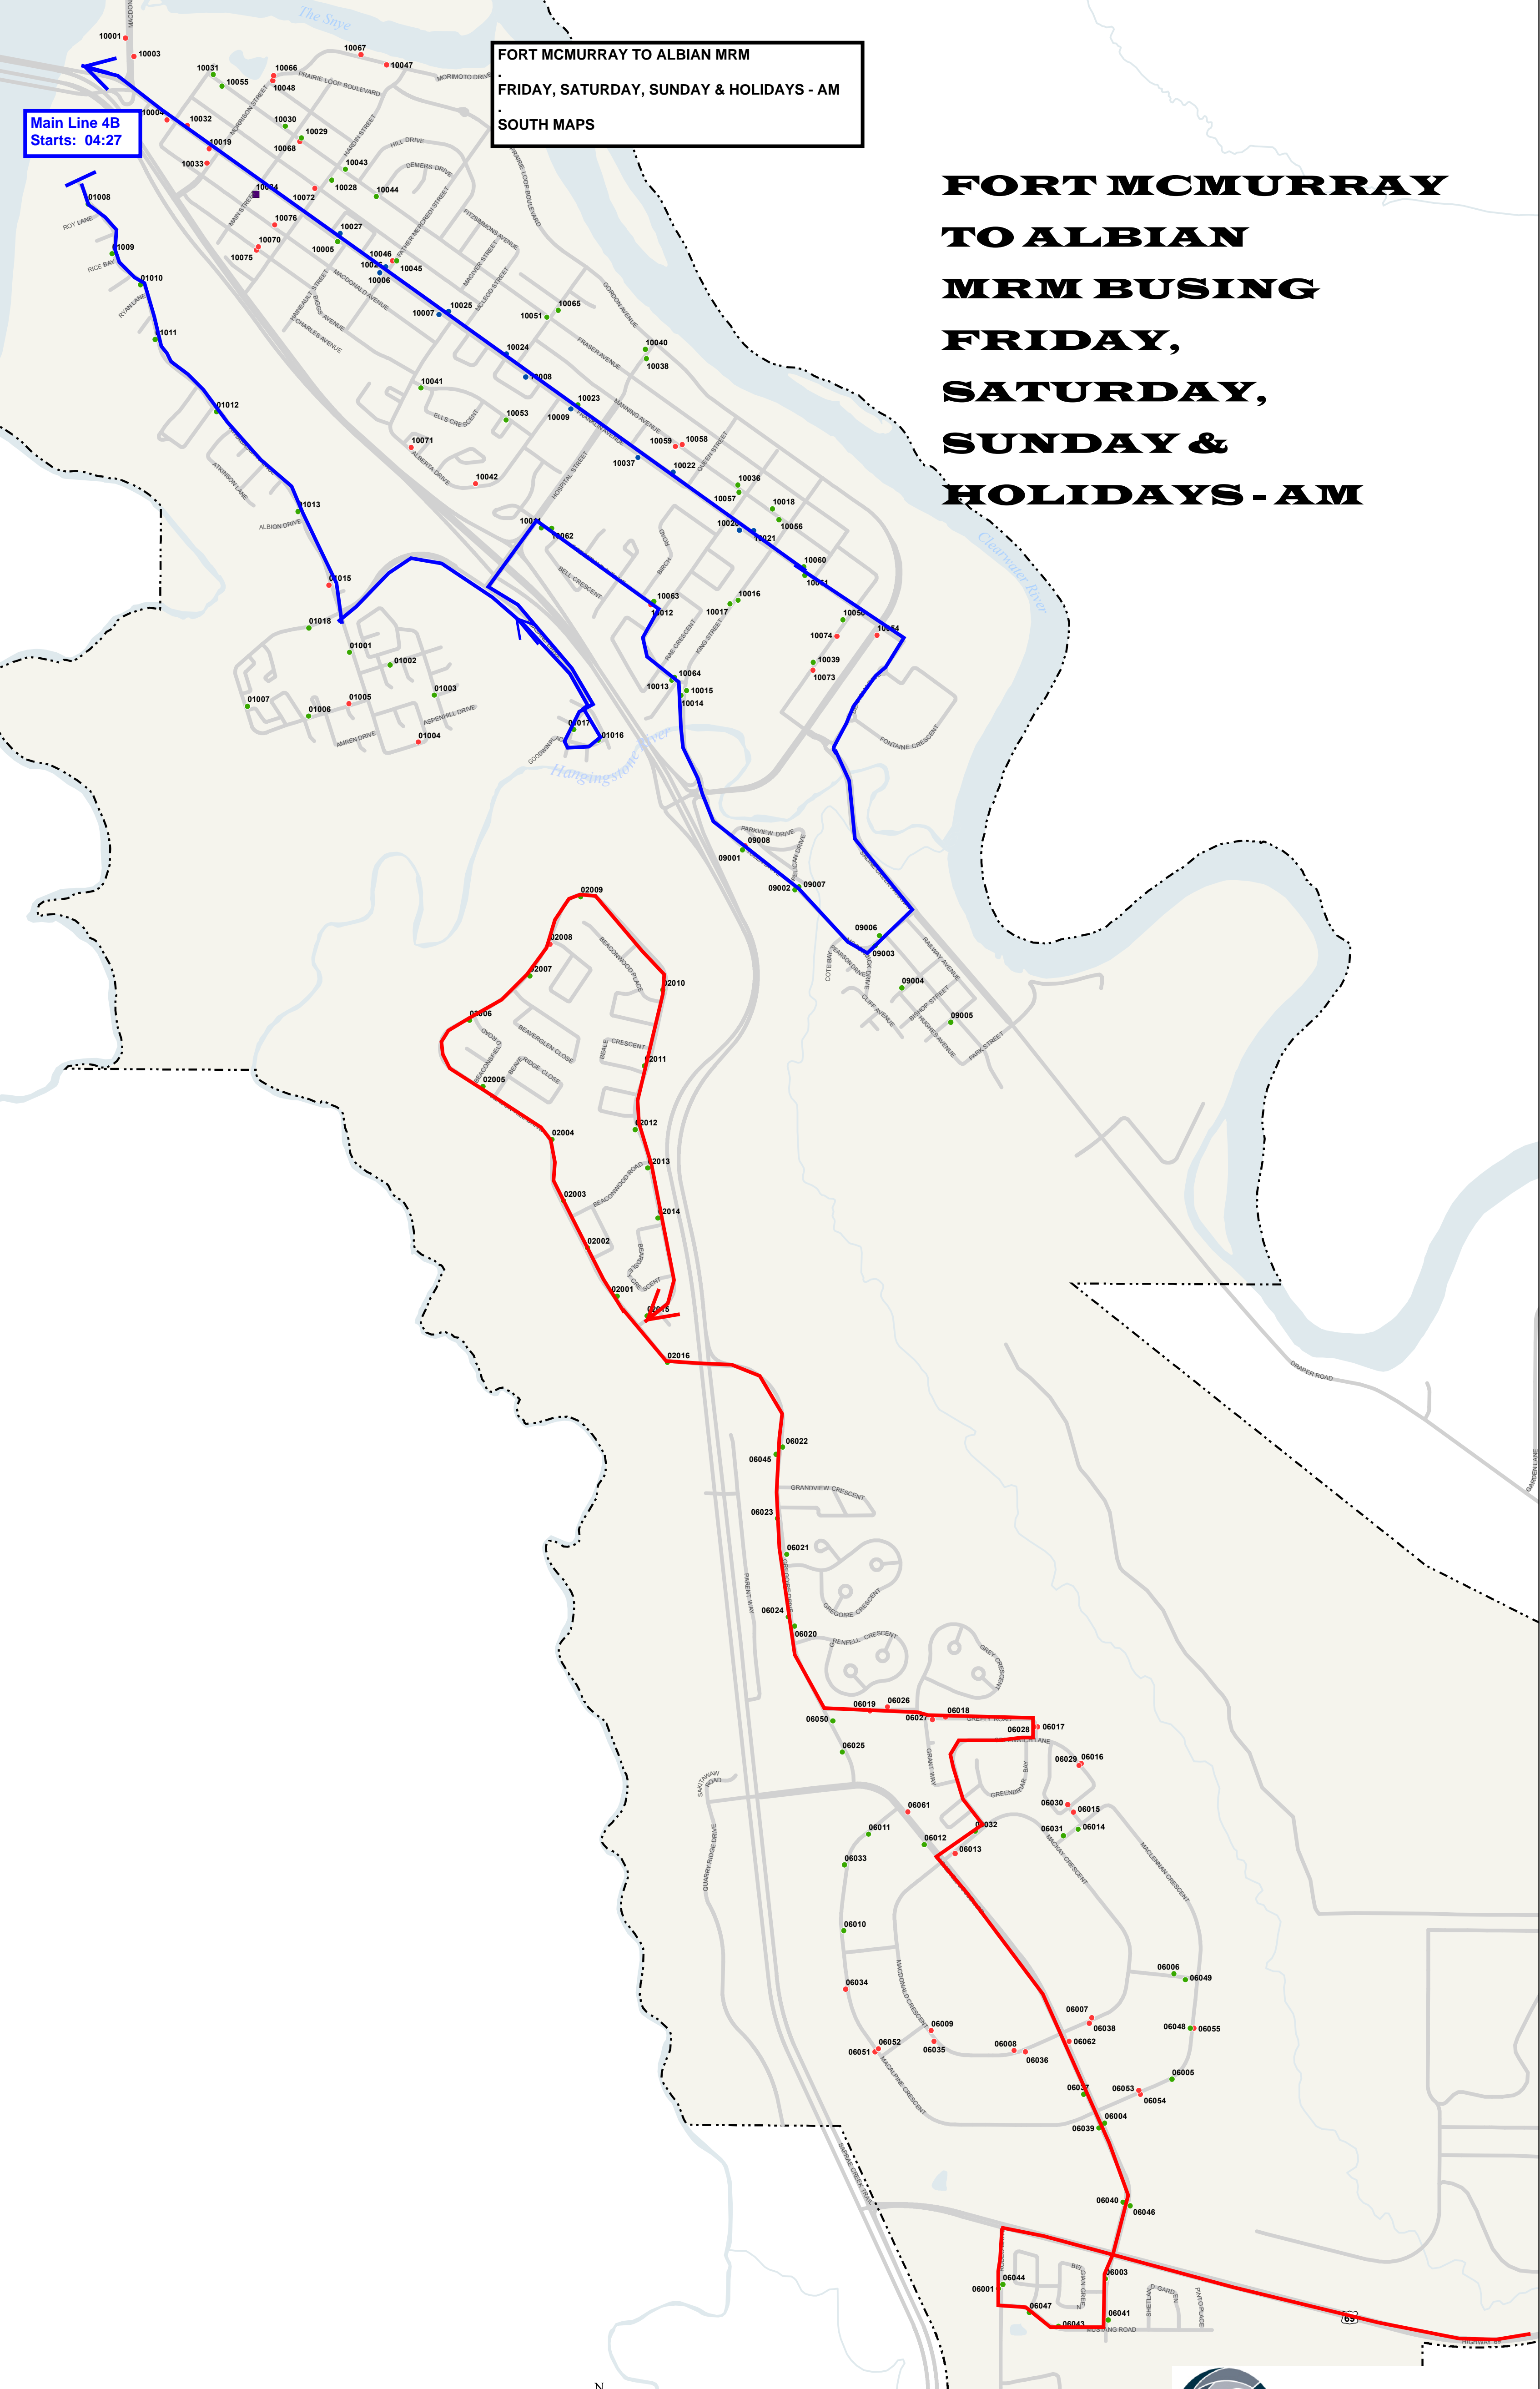

FORT MCMURRAY TO ALBIAN MRM
FRIDAY, SATURDAY, SUNDAY & HOLIDAYS - AM
SOUTH MAPS

Main Line 4B
Starts: 04:27

FORT MCMURRAY TO ALBIAN MRM BUSING FRIDAY, SATURDAY, SUNDAY & HOLIDAYS - AM

Stop 2 - 3:57

Stop 1

Main Line 4A
Starts: 3:55

Stop 3 - 4:05

Sapræ
Creek Estates

SAPRAE CRESCENT

32003

FREESTONE WAY

32002

COMMUNITY LANE

JANKE LANE

CONIFER WAY

BRUCE VALLEY DRIVE

32004

32001