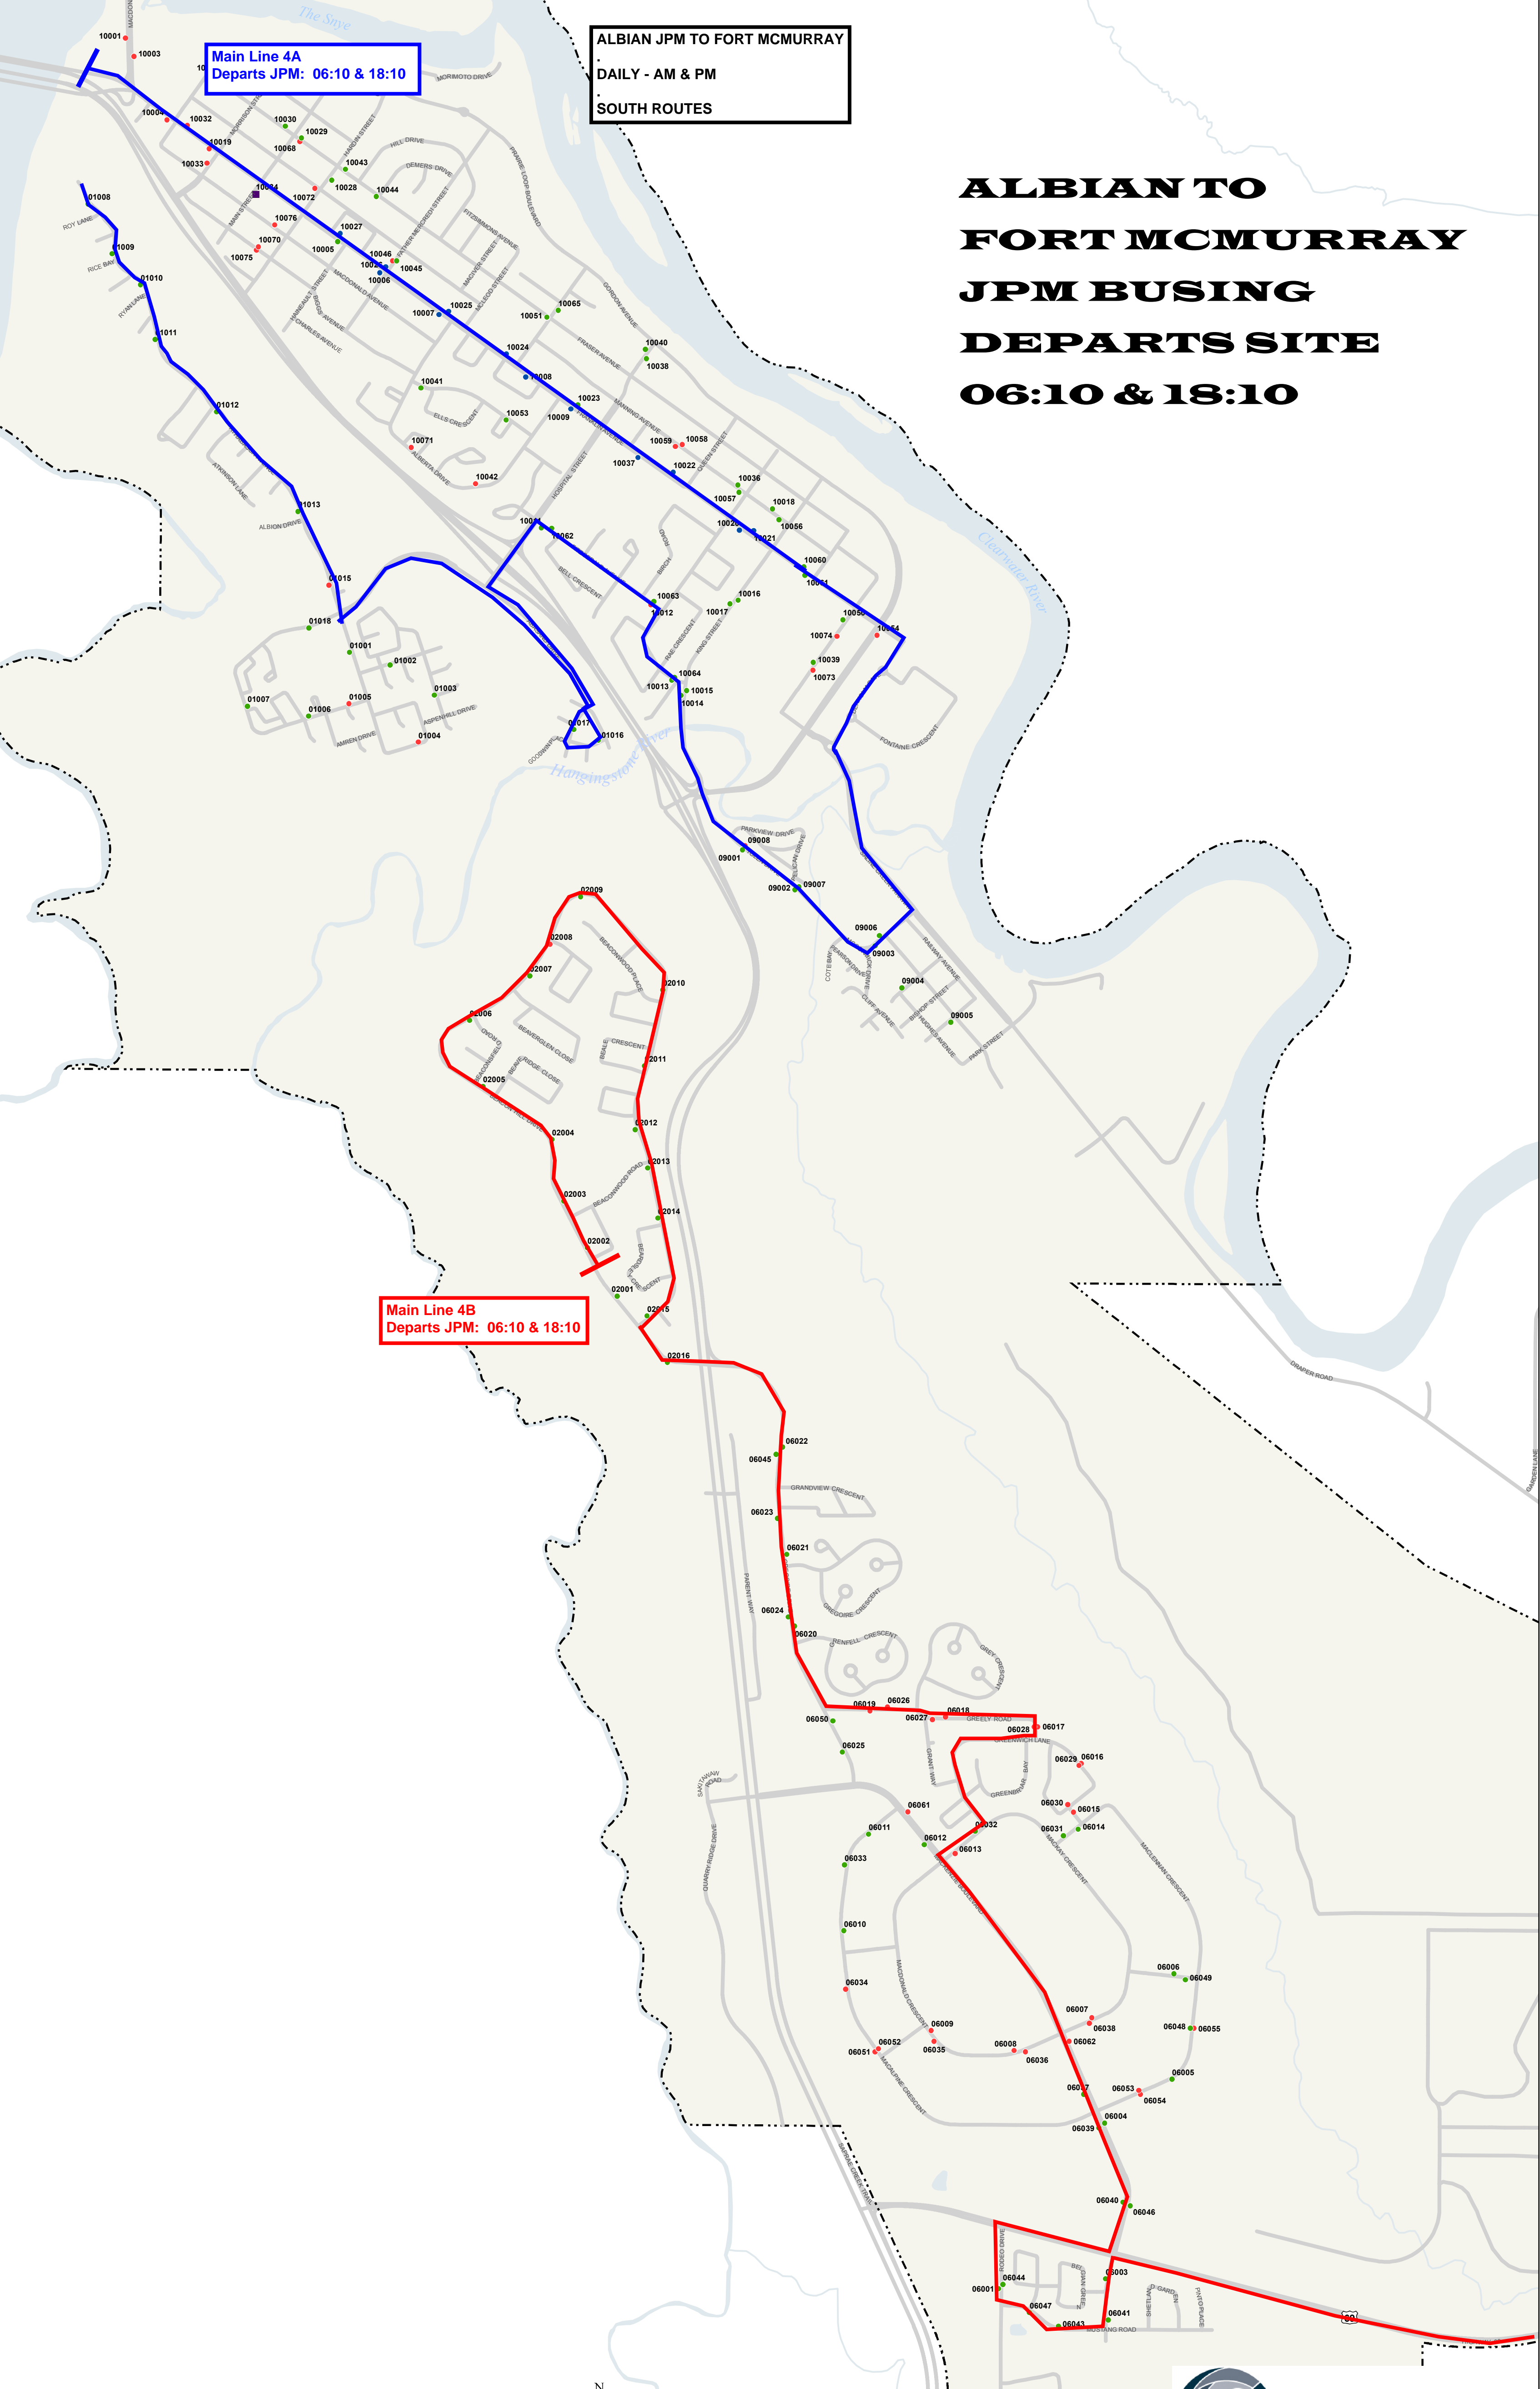

ALBIAN JPM TO FORT MCMURRAY
DAILY - AM & PM
SOUTH ROUTES

Main Line 4A
Departs JPM: 06:10 & 18:10

Main Line 4B
Departs JPM: 06:10 & 18:10

ALBIAN TO
FORT MCMURRAY
JPM BUSING
DEPARTS SITE
06:10 & 18:10

Stop 2

Stop 1

Stop 3