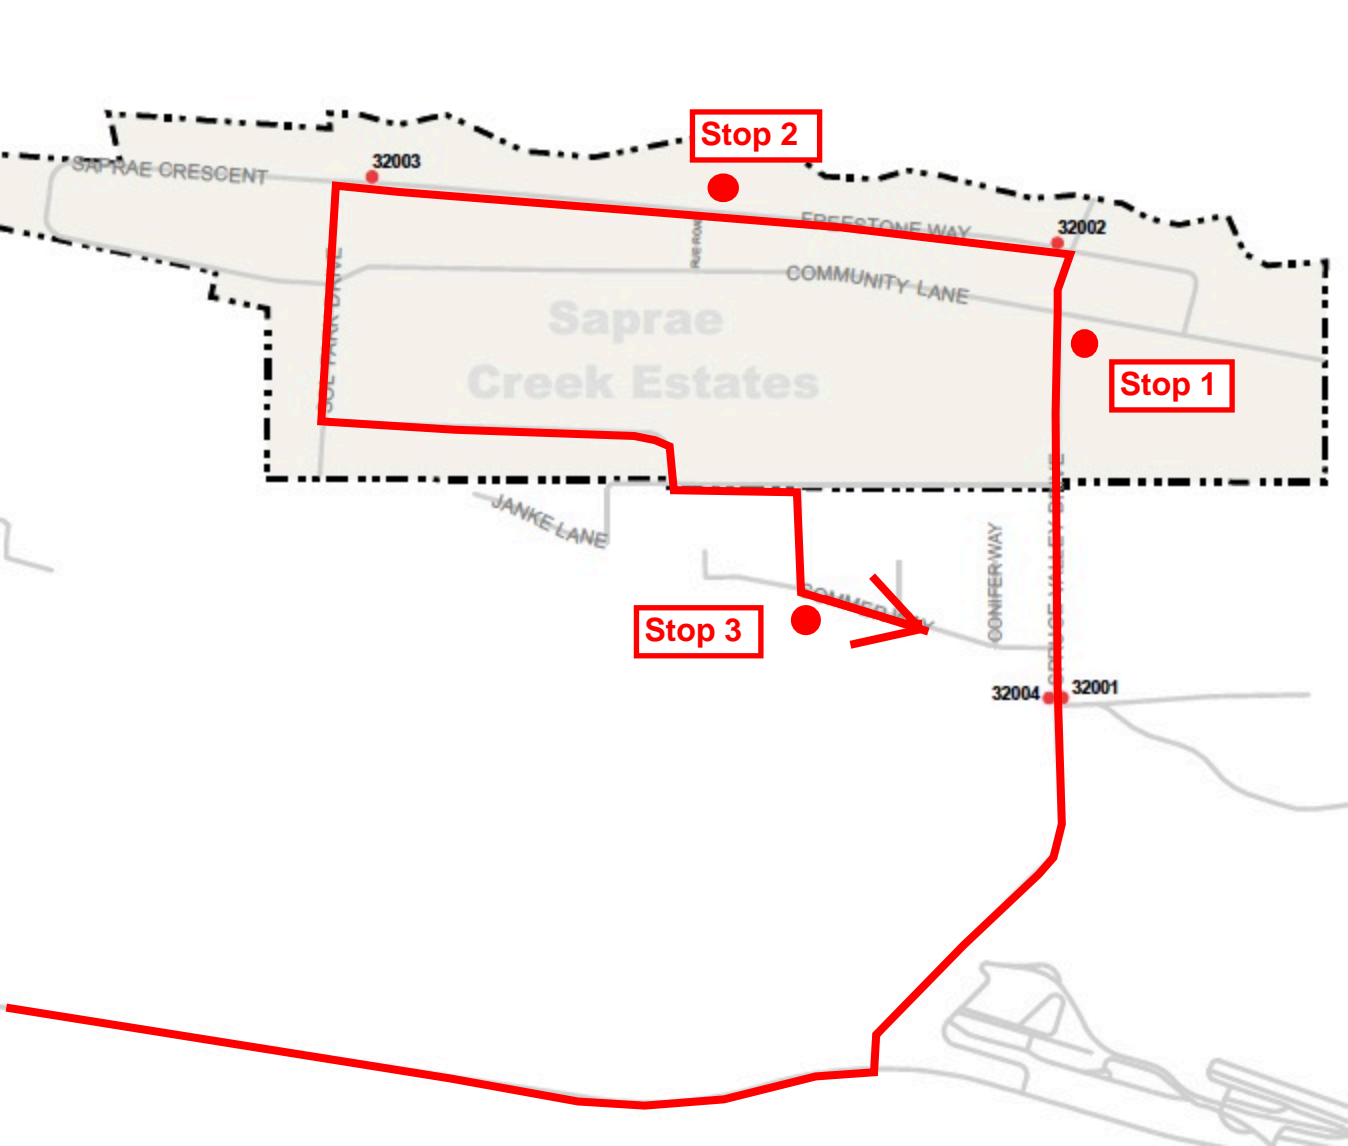

ALBIAN JPM TO FORT MCMURRAY
DAILY - AM & PM
SOUTH ROUTES

Main Line 4A
Departs JPM: 06:10 & 18:10

Main Line 4B
Departs JPM: 06:10 & 18:10

ALBIAN TO
FORT MCMURRAY
JPM BUSING
DEPARTS SITE
06:10 & 18:10

Stop 2

Stop 1

Stop 3