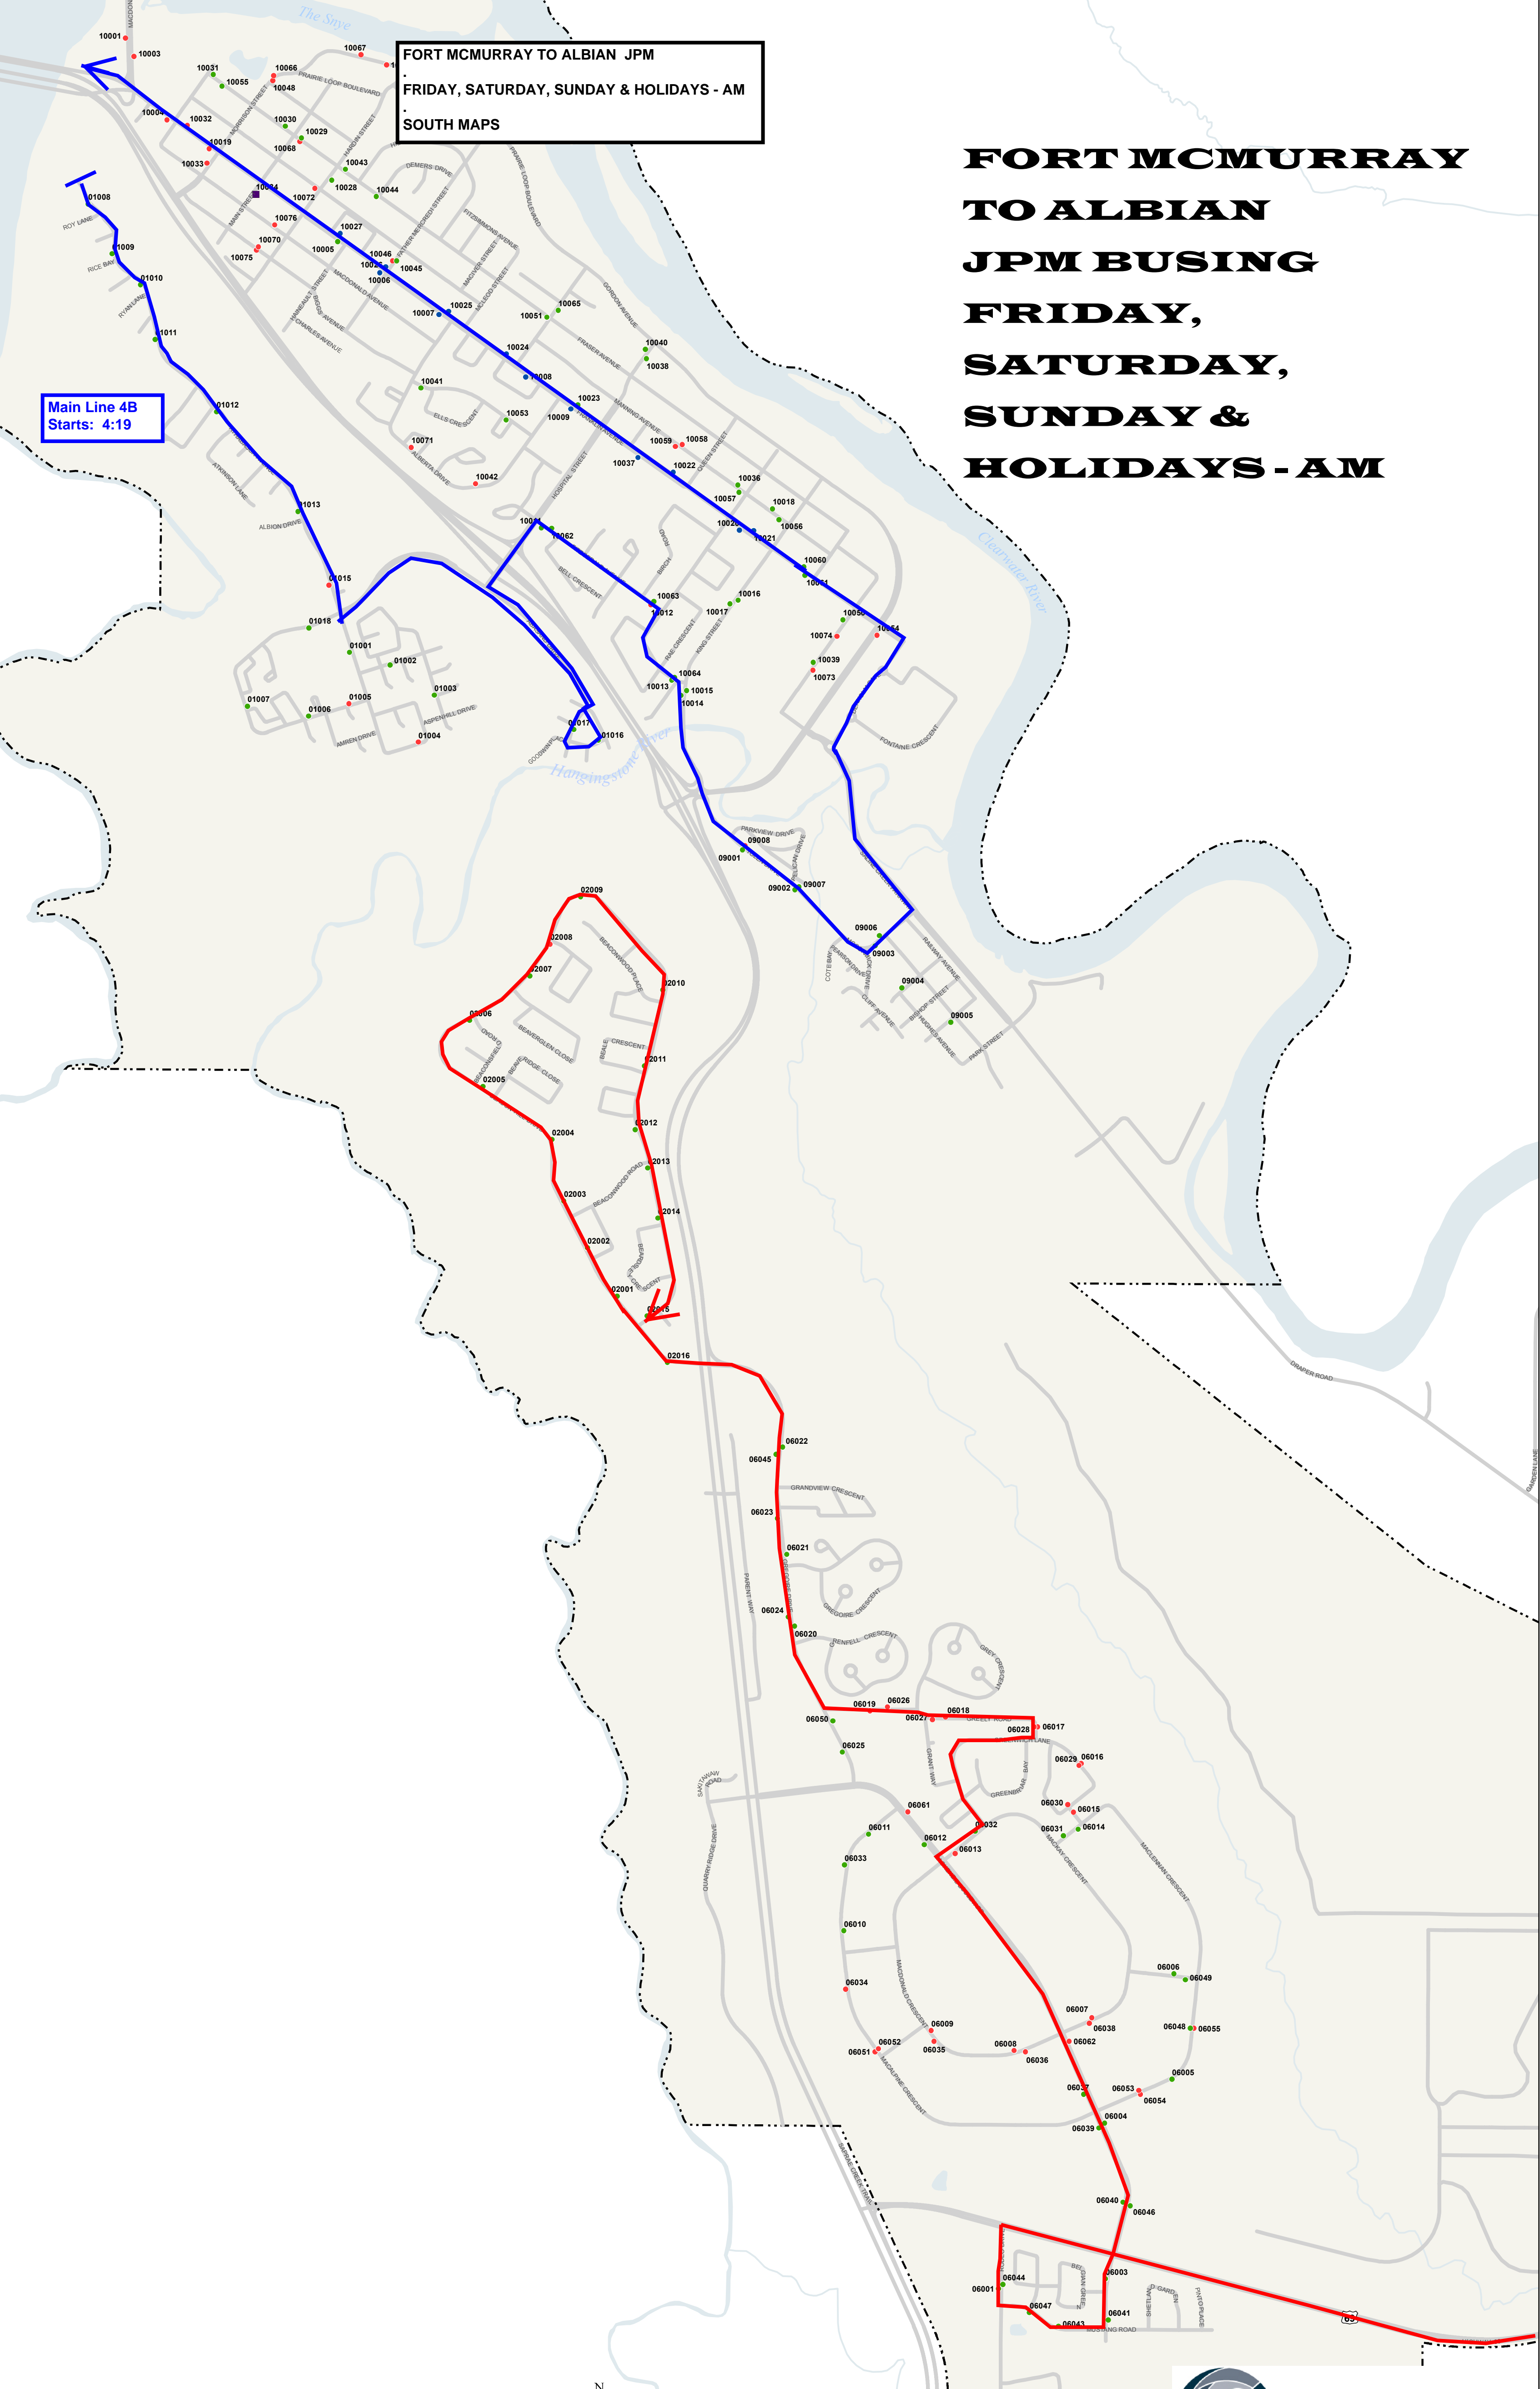

FORT MCMURRAY TO ALBIAN JPM
FRIDAY, SATURDAY, SUNDAY & HOLIDAYS - AM
SOUTH MAPS

FORT MCMURRAY TO ALBIAN JPM BUSING FRIDAY, SATURDAY, SUNDAY & HOLIDAYS - AM

Main Line 4B
Starts: 4:19

Stop 2 - 3:47

Stop 1

Main Line 4A
Start: 3:45

Stop 3 - 3:55