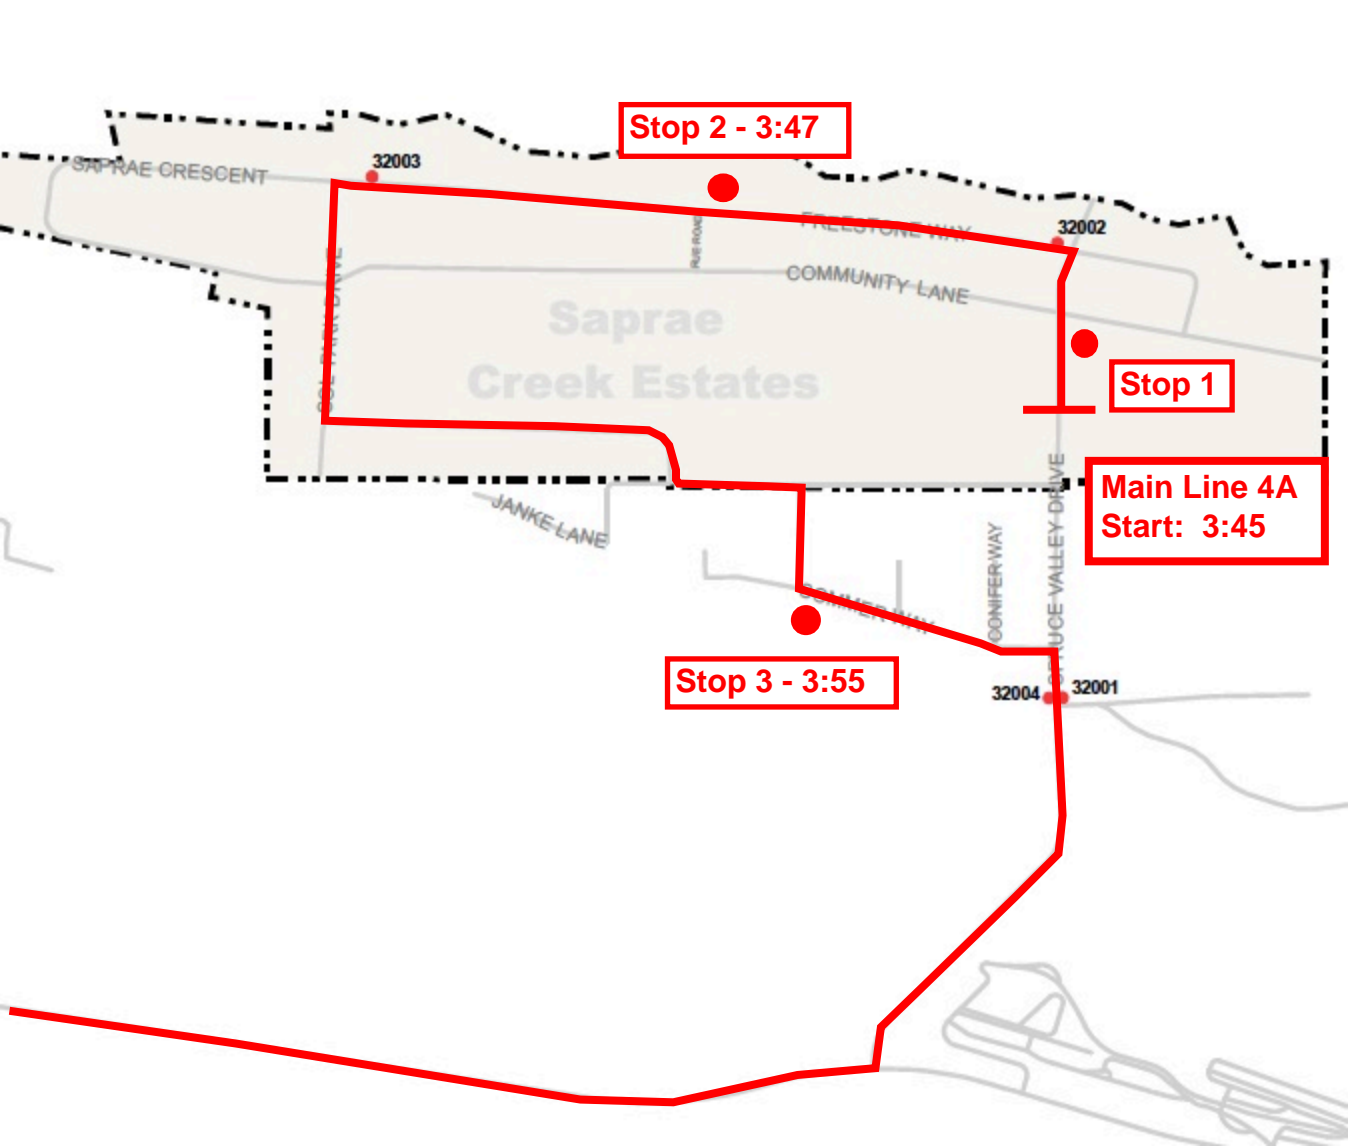

FORT MCMURRAY TO ALBIAN JPM
FRIDAY, SATURDAY, SUNDAY & HOLIDAYS - AM
SOUTH MAPS

FORT MCMURRAY TO ALBIAN JPM BUSING FRIDAY, SATURDAY, SUNDAY & HOLIDAYS - AM

Main Line 4B
Starts: 4:19

Stop 2 - 3:47

Stop 1

Main Line 4A
Start: 3:45

Stop 3 - 3:55