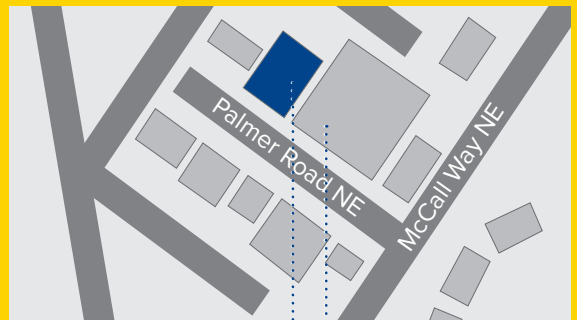

CNRL PRIMROSE (KIRBY) FLIGHTS ARE MOVING TO 580 PALMER ROAD NE EFFECTIVE FRIDAY JUNE 1, 2018.

We look forward to welcoming you to this spacious and comfortable new location.

580 Palmer Road NE Amenities

- Comfortable and roomy 9,000 sq. ft. facility
- Bright, modern and cheerful passenger lounge with ample seating
- Secure and well-lit parking available just steps away, with affordable monthly rates

New Location

580 Palmer Road NE
Calgary AB, T2E 7R3

Questions?

Call 1-403-648-3581

Parking
New Terminal

FLYING FROM CALGARY?

Enjoy **affordable** monthly parking, conveniently located **just steps away** from our charter departure location.

LOT AMENITIES

- Located next to our 580 Palmer Road NE charter terminal.
- Automated system with 24/7 entry and exit.
- Secure and privately maintained.
- Fully illuminated at night.

Please note that block heater power outlets are not available.