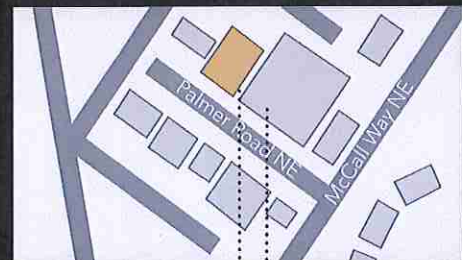

New Location

580 Palmer Road NE
Calgary AB, T2E 7R3

Questions?

Call 1-587-885-1043