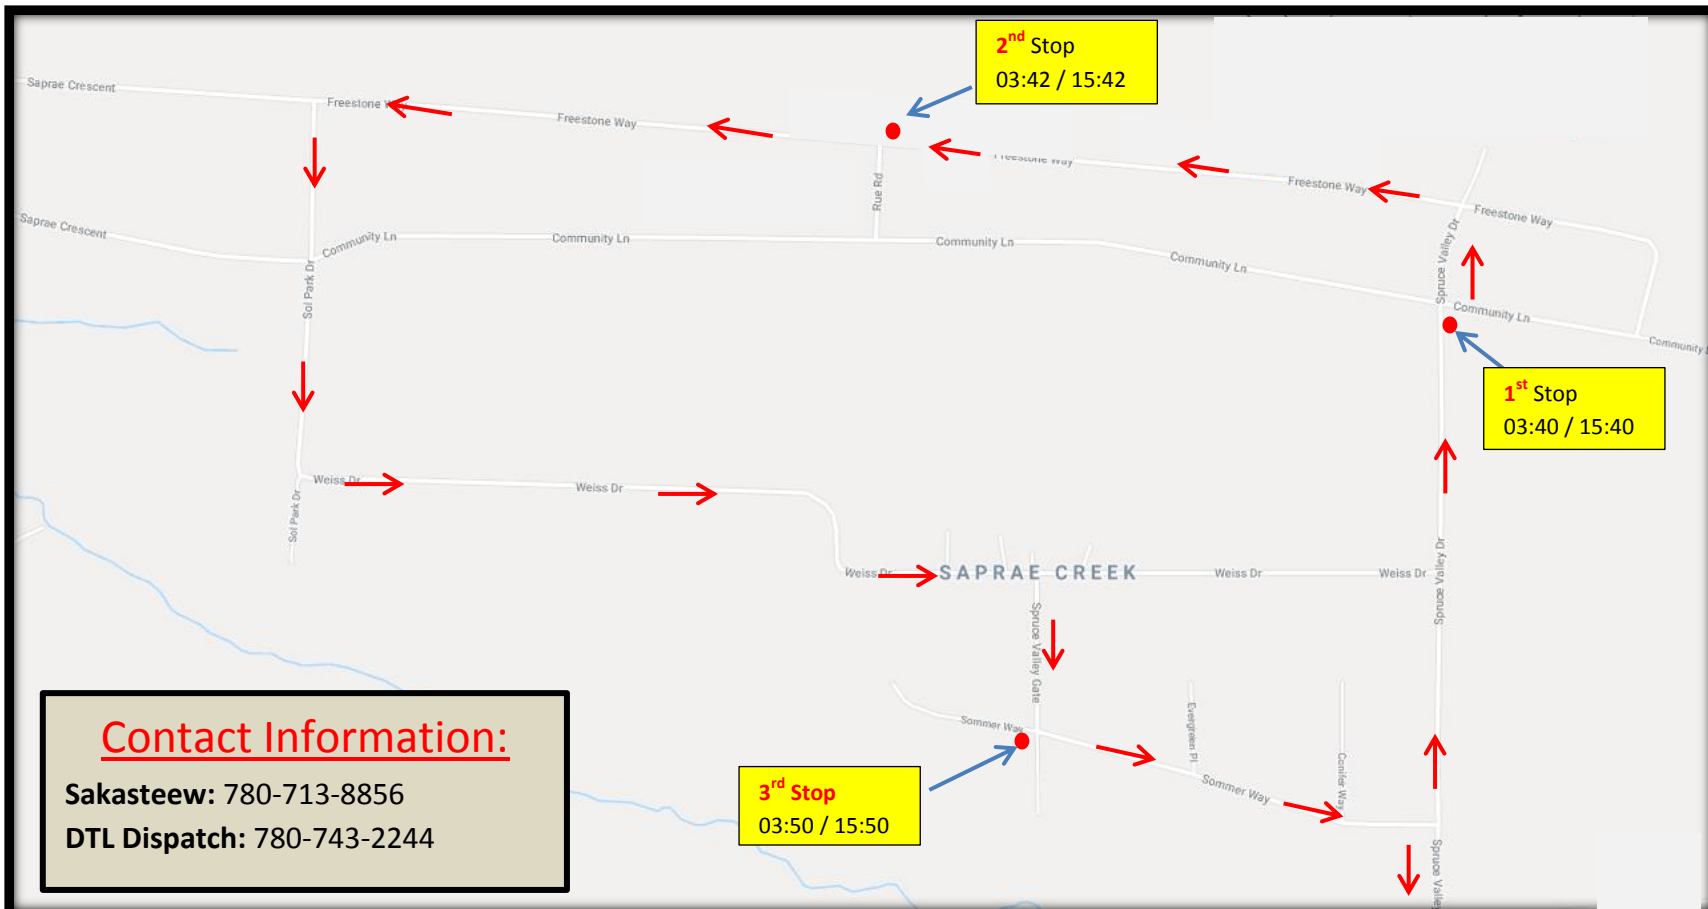

Sakasteew

Saprae Creek Shuttle Map

Contact Information:
Sakasteew: 780-713-8856
DTL Dispatch: 780-743-2244

Route: Town to Site

DAYS: Monday to Sunday

First Stop Pick Up Time: (3:40) & (15:40)

NOTE: Bus will pick up both MRM & JPM workers and will drop off at Rodeo Dr. (Mainline 8 Mon-Thur and Mainline 4A Fri-Sun) where passengers will transfer to a DTL Coach to Site

Route: Site to Town

DAYS: Monday to Sunday

Franklin Departure Times: (7:10) & (17:10) & (19:10)

NOTE: Passengers will take Mainline 4 (Mainline 4A for 12hr PM shift) and get off on the first Franklin Ave stop by the Morrison Center and will transfer to the Sakasteew Shuttle back to Saprae Creek